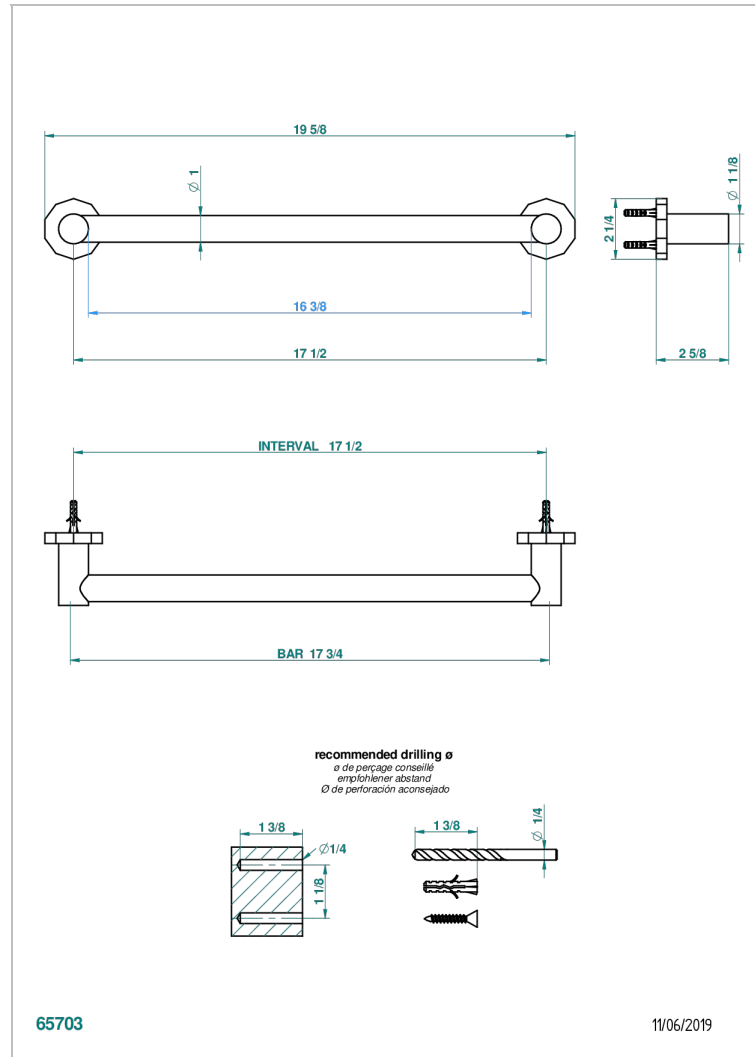

# LES ONDES

G8A-526/45

Bath towel holder, length: 450 mm

## CHARACTERISTIC

- Les Ondes
- Bath towel holder, length: 450 mm