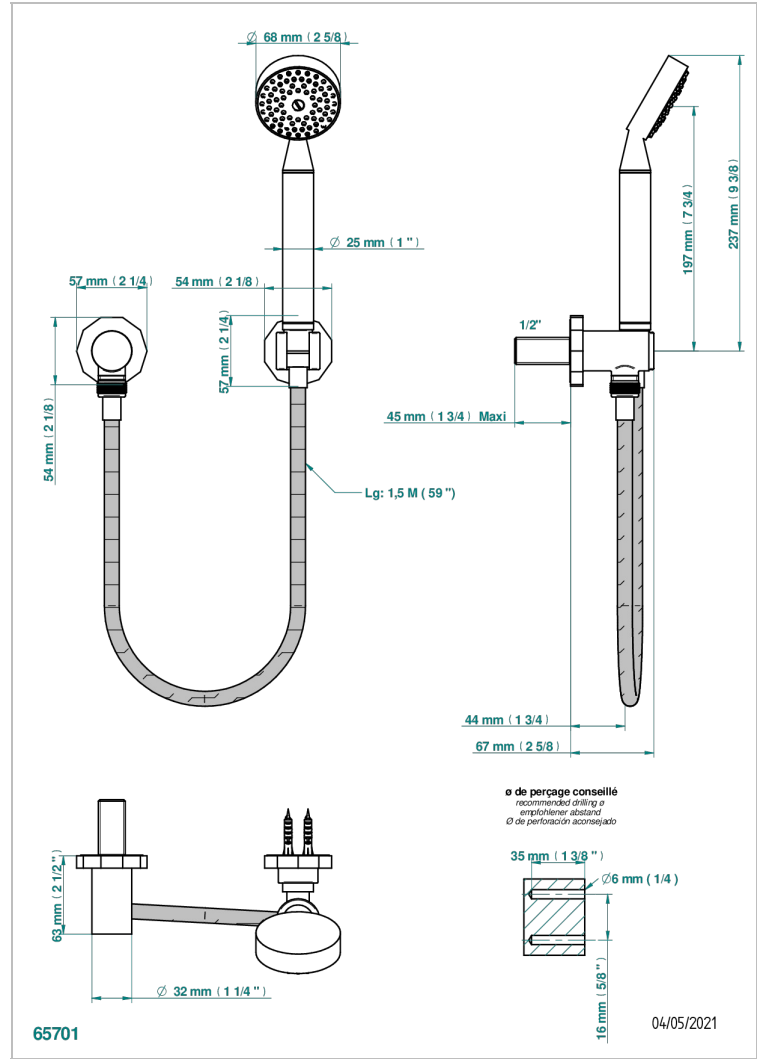

LES ONDES WITH LEVER

G8B-52

Wall mounted stylised handshower, hose, fix hook and elbow

CHARACTERISTIC

- Les Ondes with lever
- Wall mounted stylised handshower, hose, fix hook and elbow

TECHNICAL SPECS

- Recommandé : 3 bars (max. 5 bars) - Advised : 43,5 psi (max. 72 psi)
- 9,5 l/min à 3 bars (2.5 gpm at 43.5 psi)

AVAILABLE FINITIONS

Antique nickel - H28
Black ceram - D30
Blush PVD - H62
Brass color PVD - H49
Brown bronze color PVD - F33
Gold color PVD - H52

Graphite PVD - H64
Lacquered light bronze - D01
Matt Umber PVD - H67
Matt blush PVD - H60
Matt brass color PVD - H50
Matt brown bronze color PVD - F34