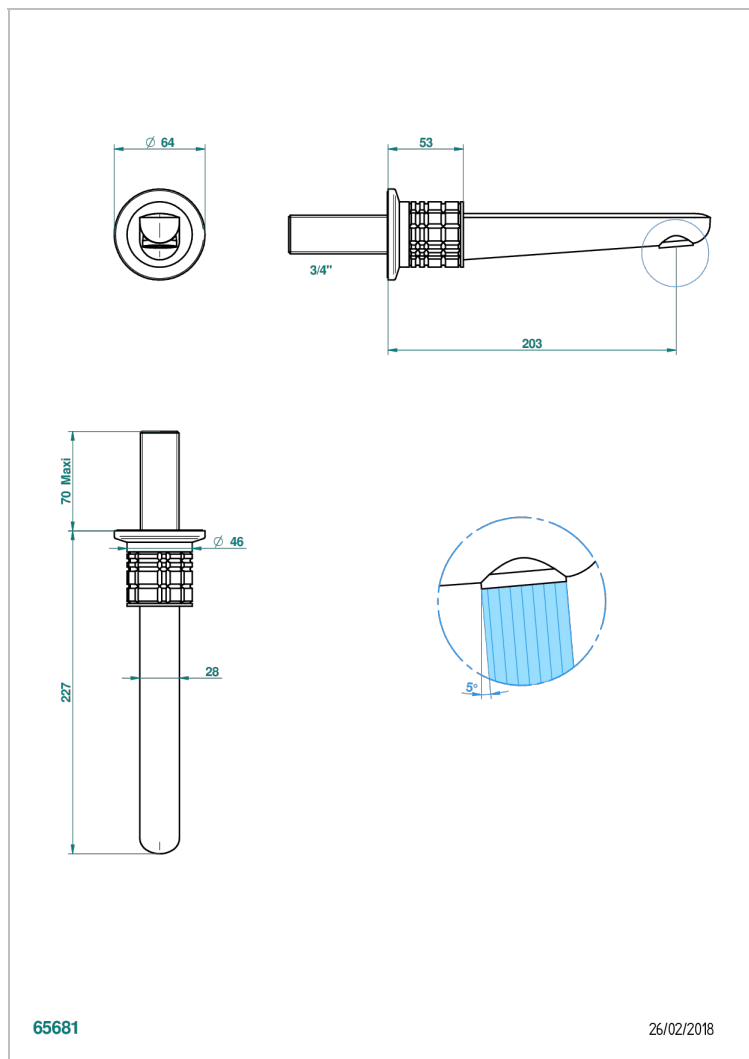

SYSTEM CRYSTAL WITH LEVER

G9K-43GB

Basin wall spout 3/4 no T junction

THG[®]
PARIS

CARACTERÍSTICAS

- System Crystal with lever
- Basin wall spout 3/4 no T junction

ACABADOS DISPONIBLES

Bronce claro - D01
Cerámica negra mate - D30
Cobre viejo mate - H07
Cromo - A02
Cromo mate - C02
Dorado - F01