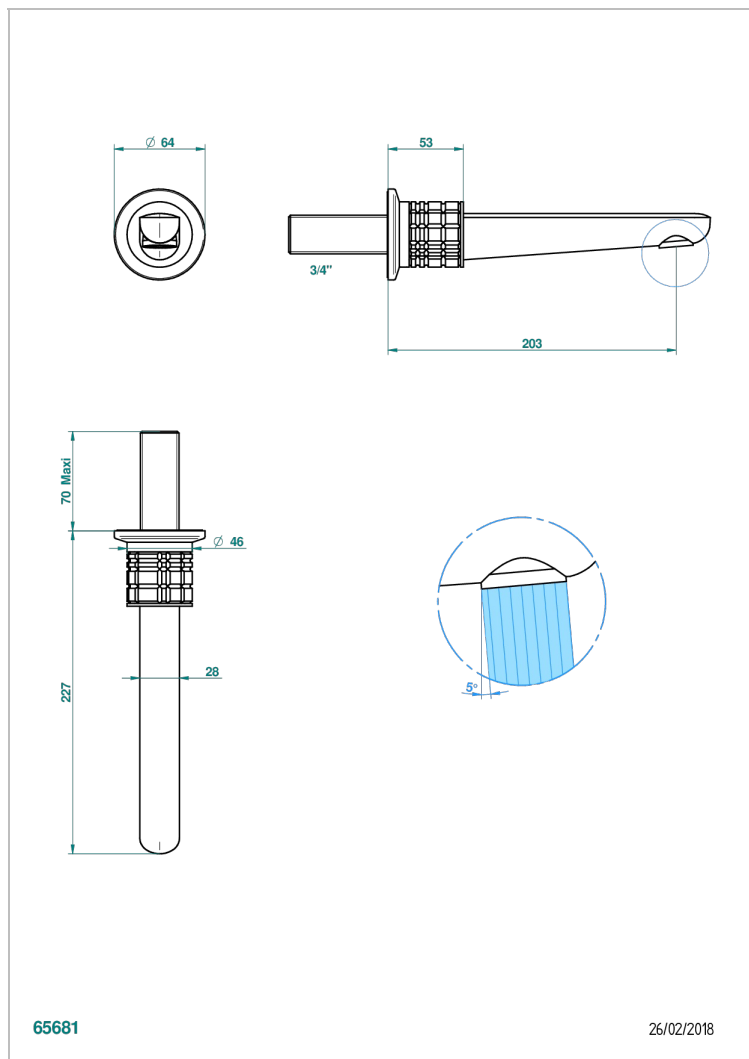

SYSTEM CRYSTAL WITH LEVER

G9K-43GB

Basin wall spout 3/4 no T junction

THG[®]
PARIS

CHARACTERISTIC

- System Crystal with lever
- Basin wall spout 3/4 no T junction

AVAILABLE FINITIONS

Antique nickel - H28
Black ceram - D30
Blush PVD - H62
Brass color PVD - H49
Brown bronze color PVD - F33
Gold color PVD - H52

Nickel color PVD - H55
Polished chrome (color finish) - A02
Polished gold (color finish) - F01
Polished nickel - B01
Soft gold - F30
Soft matt gold - F31

Umber PVD - H66
Varnished matt antique red copper
(color finish) - H07