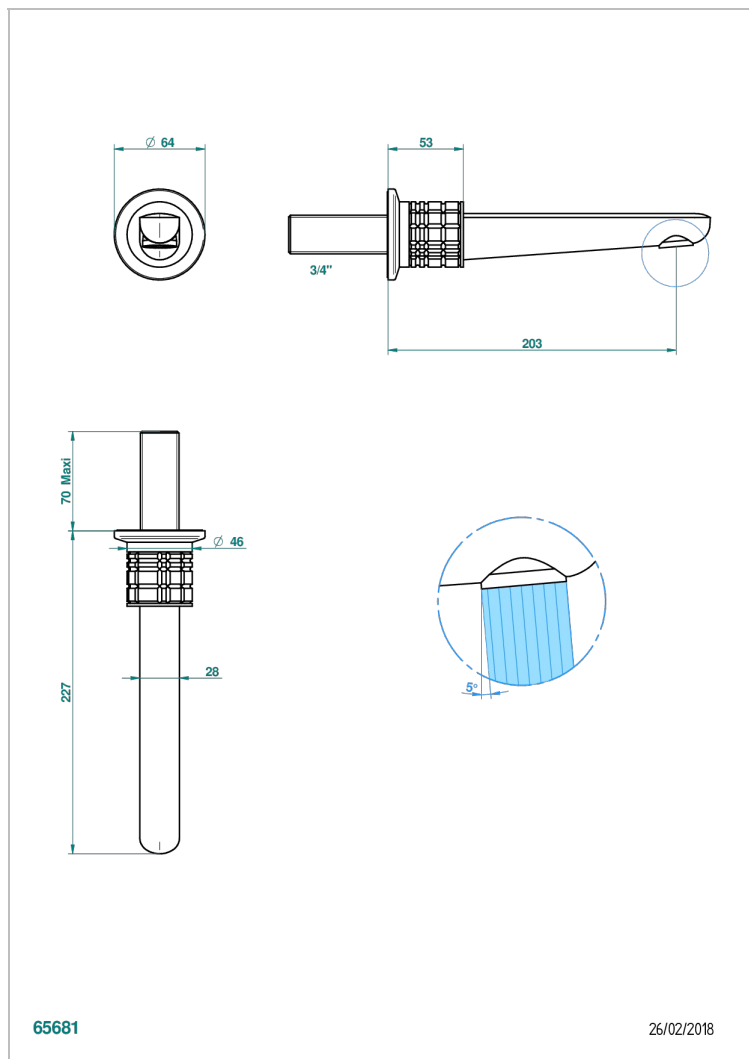

SYSTEM CRYSTAL WITH LEVER

G9K-43GB

Basin wall spout 3/4 no T junction

THG[®]
PARIS

EIGENSCHAFTEN

- System Crystal with lever
- Basin wall spout 3/4 no T junction

VERFÜGBARE OBERFLÄCHEN

Altnickel - H28
Blassgold - F30
Blassgold matt unlackiert - F31
Bronze hell - D01
Chrom - A02
Chrom matt - C02