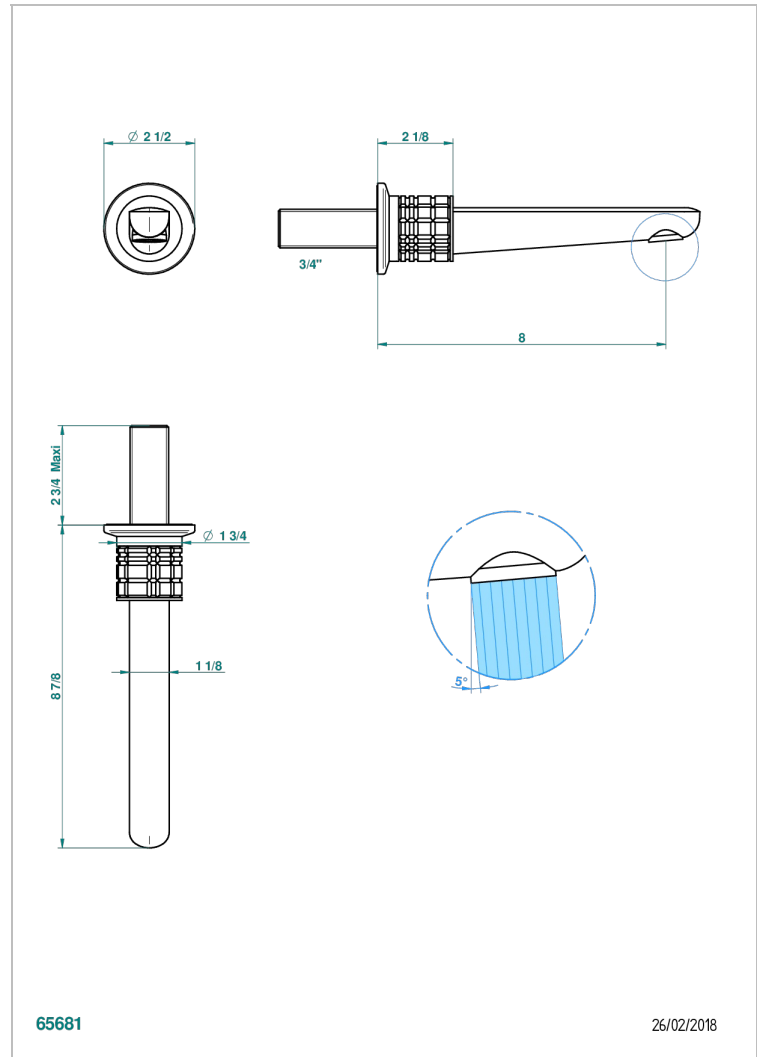

SYSTEM CRYSTAL WITH LEVER

G9K-43GB

Basin wall spout 3/4 no T junction

THG[®]
PARIS

CARACTERÍSTICAS

- System Crystal with lever
- Basin wall spout 3/4 no T junction

ACABADOS DISPONIBLES

Bronce claro - D01
Cerámica negra mate - D30
Cobre viejo mate - H07
Cromo - A02
Cromo mate - C02
Dorado - F01