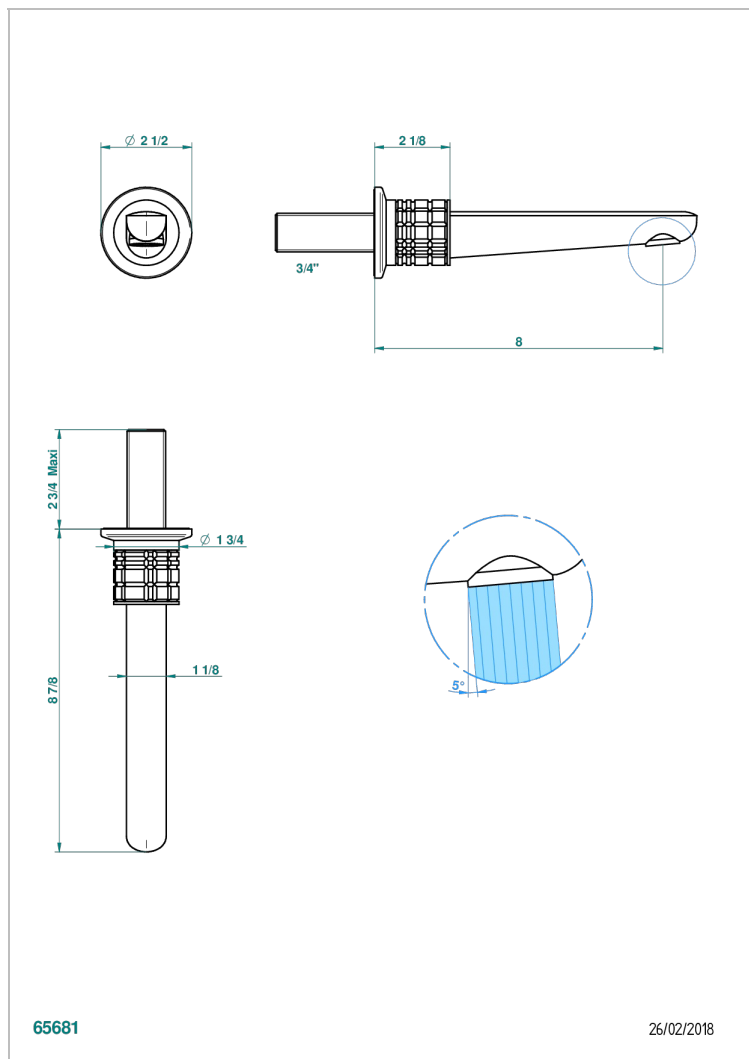

SYSTEM CRYSTAL WITH LEVER

G9K-43GB

Basin wall spout 3/4 no T junction

THG[®]
PARIS

CHARACTERISTIC

- System Crystal with lever
- Basin wall spout 3/4 no T junction

AVAILABLE FINITIONS

Antique nickel - H28
Black ceram - D30
Blush PVD - H62
Brass color PVD - H49
Brown bronze color PVD - F33
Gold color PVD - H52

Nickel color PVD - H55
Polished chrome (color finish) - A02
Polished gold (color finish) - F01
Polished nickel - B01
Soft gold - F30
Soft matt gold - F31

Umber PVD - H66
Varnished matt antique red copper
(color finish) - H07