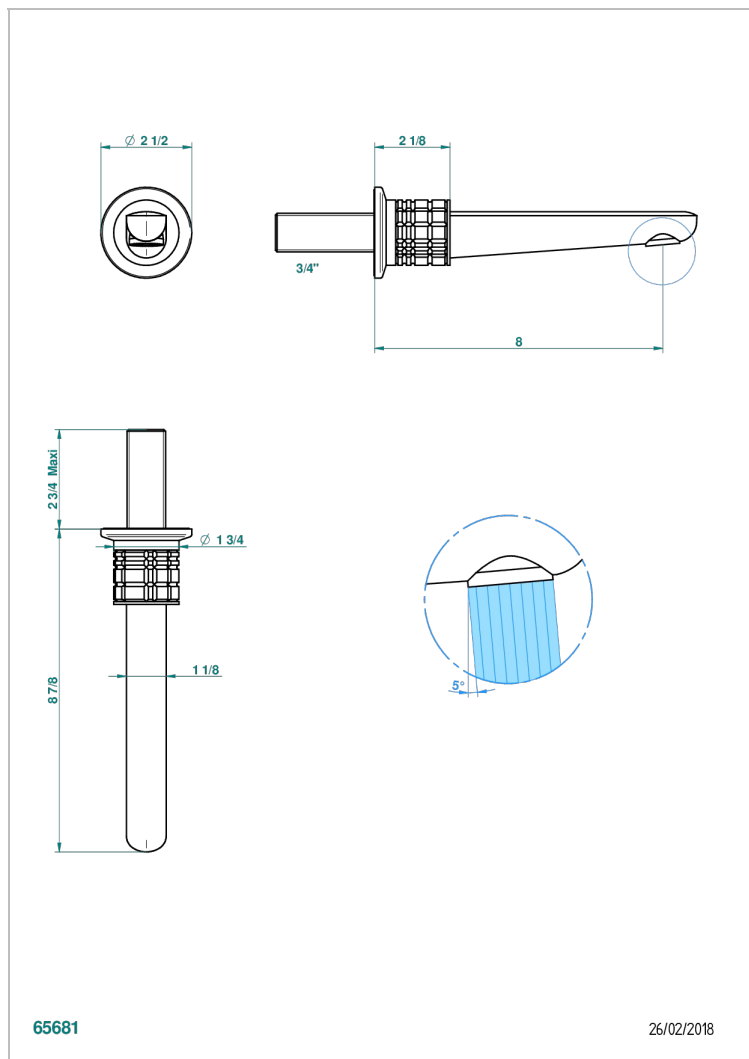

SYSTEM CRYSTAL WITH LEVER

G9K-43GB

Basin wall spout 3/4 no T junction

THG[®]
PARIS

EIGENSCHAFTEN

- System Crystal with lever
- Basin wall spout 3/4 no T junction

VERFÜGBARE OBERFLÄCHEN

Altnickel - H28
Blassgold - F30
Blassgold matt unlackiert - F31
Bronze hell - D01
Chrom - A02
Chrom matt - C02