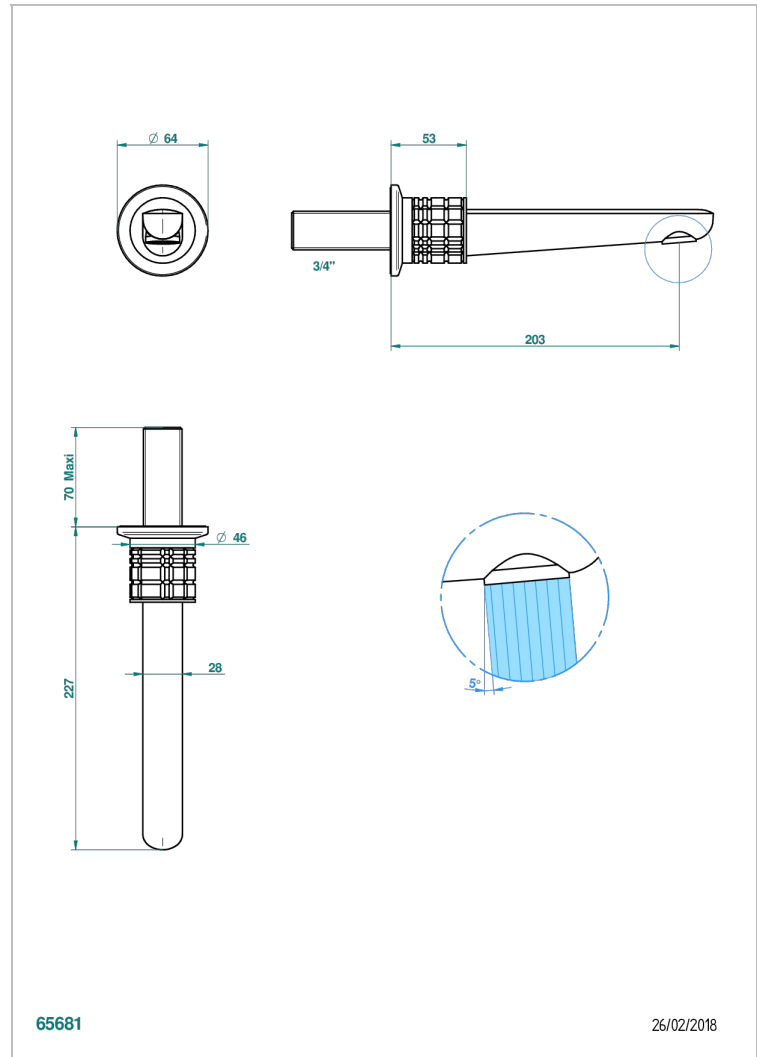

SYSTEM CRYSTAL

G9J-43GB

Basin wall spout 3/4 no T junction

THG[®]
PARIS

65681

26/02/2018

CHARACTERISTIC

- System Crystal
- Basin wall spout 3/4 no T junction

AVAILABLE FINITIONS

Antique nickel - H28
Black ceram - D30
Blush PVD - H62
Brass color PVD - H49
Brown bronze color PVD - F33
Gold color PVD - H52

Graphite PVD - H64
Lacquered light bronze - D01
Matt Umber PVD - H67
Matt blush PVD - H60
Matt brass color PVD - H50
Matt brown bronze color PVD - F34

Umber PVD - H66
Varnished matt antique red copper
(color finish) - H07