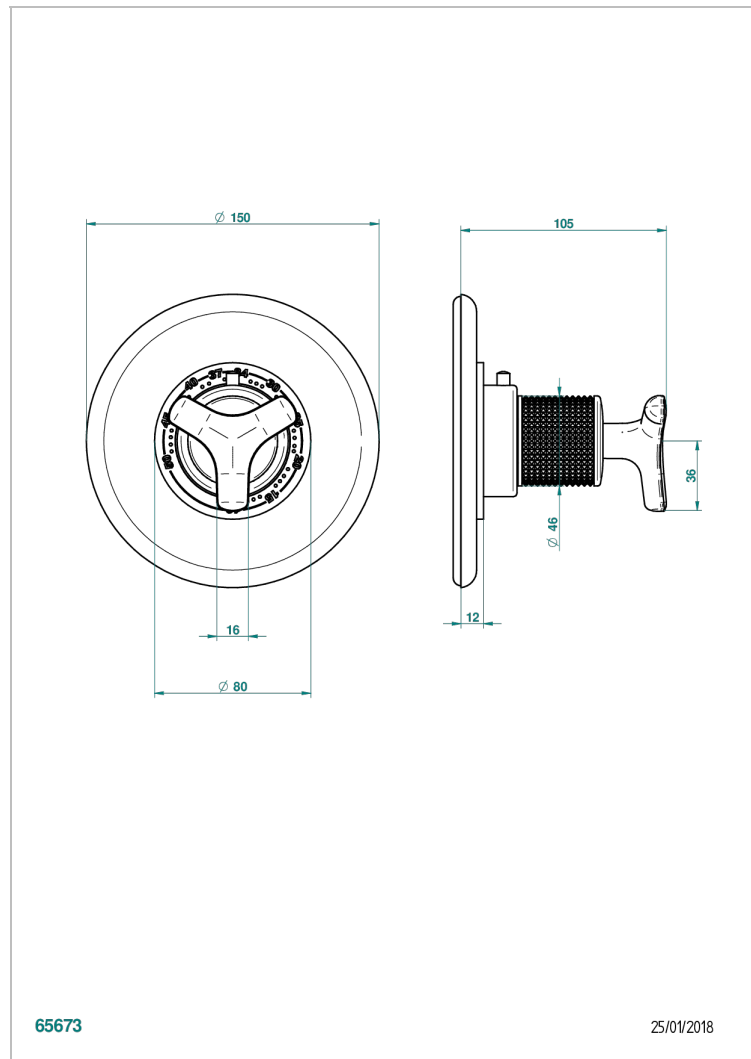

SYSTEM DIAMOND METAL

G9C-15EN16EM

Trim for Eurotherm thermostat n° 8105N, 8200N, 8300

THG[®]
PARIS

CHARACTERISTIC

- System Diamond Metal
- Trim for Eurotherm thermostat n° 8105N, 8200N, 8300

RELATED SKU'S

- Ref. G00-8105N 1/2" Eurotherm thermostat, 40 l/min with wax cartridge
- Ref. G00-8200N 3/4" Eurotherm thermostat, 80 l/min