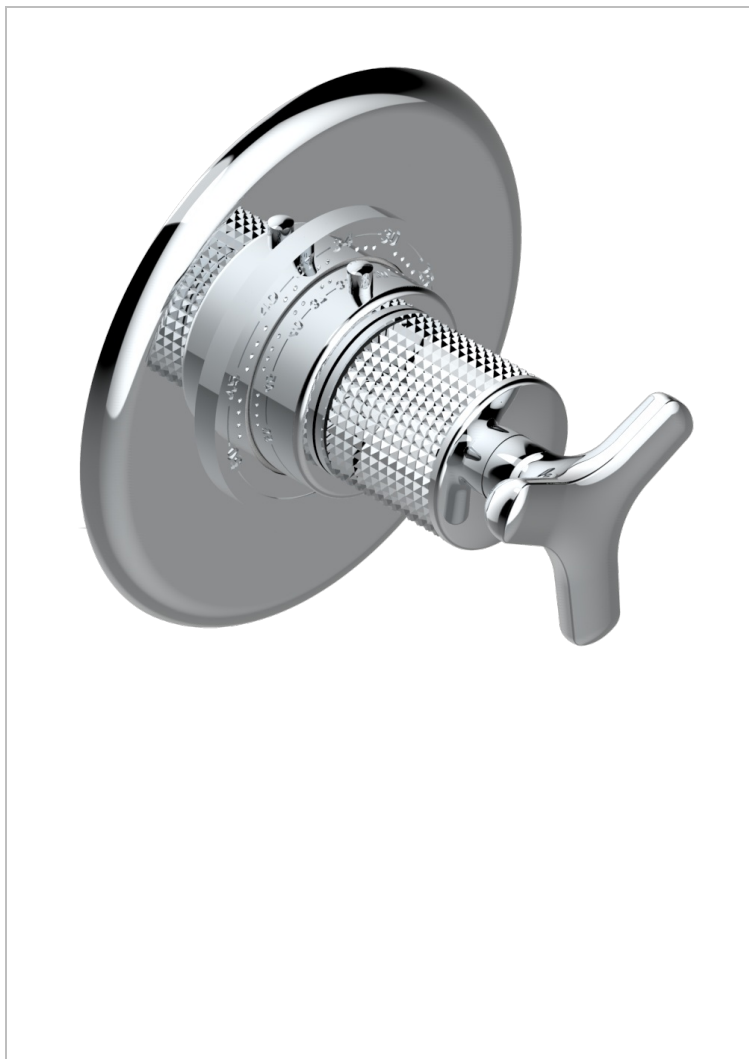

SYSTEM DIAMOND METAL

G9C-15EN16EM

Trim for Eurotherm thermostat n° 8105N, 8200N, 8300

THG[®]
PARIS

CHARACTERISTIC

- System Diamond Metal
- Trim for Eurotherm thermostat n° 8105N, 8200N, 8300

RELATED SKU'S

- Ref. G00-8105N 1/2" Eurotherm thermostat, 40 l/min with wax cartridge
- Ref. G00-8200N 3/4" Eurotherm thermostat, 80 l/min

AVAILABLE FINITIONS

Antique nickel - H28
Black ceram - D30
Blush PVD - H62
Brass color PVD - H49
Brown bronze color PVD - F33
Gold color PVD - H52

Graphite PVD - H64
Lacquered light bronze - D01
Matt Umber PVD - H67
Matt blush PVD - H60
Matt brass color PVD - H50
Matt brown bronze color PVD - F34

Matt chrome - C02
Matt gold - F07
Matt gold color PVD - H53
Matt graphite PVD - H65
Matt nickel (color finish) - C01
Matt nickel color PVD - H56

Nickel color PVD - H55
Polished chrome (color finish) - A02
Polished chrome with gold inlay - GA1
Polished gold (color finish) - F01
Polished nickel - B01
Soft gold - F30

Soft matt gold - F31
Umber PVD - H66
Varnished matt antique red copper (color finish) - H07