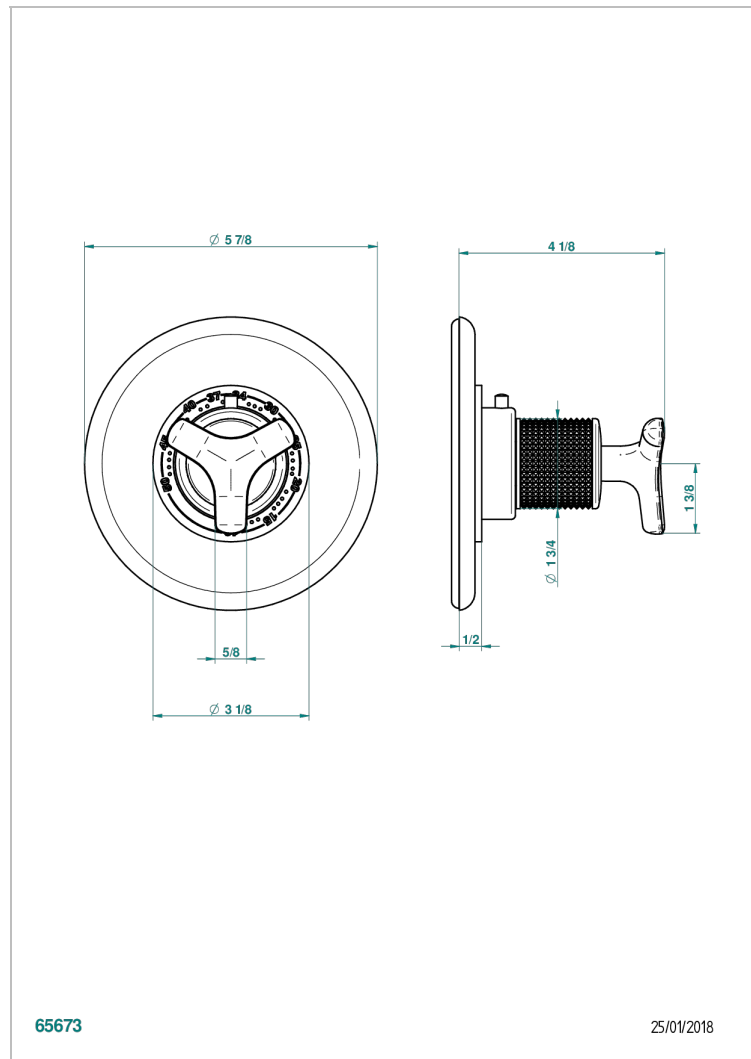

SYSTEM DIAMOND METAL

G9C-15EN16EM

Trim for Eurotherm thermostat n° 8105N, 8200N, 8300

THG[®]
PARIS

CHARACTERISTIC

- System Diamond Metal
- Trim for Eurotherm thermostat n° 8105N, 8200N, 8300

RELATED SKU'S

- Ref. G00-8105N 1/2" Eurotherm thermostat, 40 l/min with wax cartridge
- Ref. G00-8200N 3/4" Eurotherm thermostat, 80 l/min