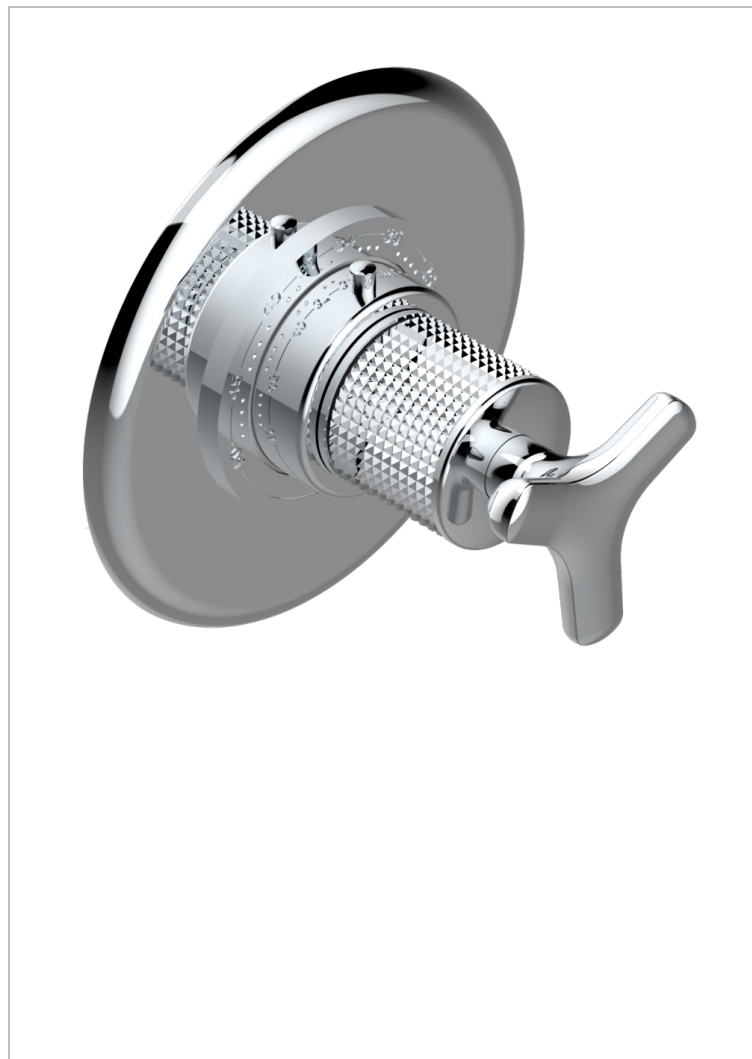

SYSTEM DIAMOND METAL

G9C-15EN16EM

Trim for Eurotherm thermostat n° 8105N, 8200N, 8300

THG[®]
PARIS

CHARACTERISTIC

- System Diamond Metal
- Trim for Eurotherm thermostat n° 8105N, 8200N, 8300

RELATED SKU'S

- Ref. G00-8105N 1/2" Eurotherm thermostat, 40 l/min with wax cartridge
- Ref. G00-8200N 3/4" Eurotherm thermostat, 80 l/min

AVAILABLE FINITIONS

Antique nickel - H28
Black ceram - D30
Blush PVD - H62
Brass color PVD - H49
Brown bronze color PVD - F33
Gold color PVD - H52

Graphite PVD - H64
Lacquered light bronze - D01
Matt Umber PVD - H67
Matt blush PVD - H60
Matt brass color PVD - H50
Matt brown bronze color PVD - F34

Matt chrome - C02
Matt gold - F07
Matt gold color PVD - H53
Matt graphite PVD - H65
Matt nickel (color finish) - C01
Matt nickel color PVD - H56

Nickel color PVD - H55
Polished chrome (color finish) - A02
Polished chrome with gold inlay - GA1
Polished gold (color finish) - F01
Polished nickel - B01
Soft gold - F30

Soft matt gold - F31
Umber PVD - H66
Varnished matt antique red copper (color finish) - H07