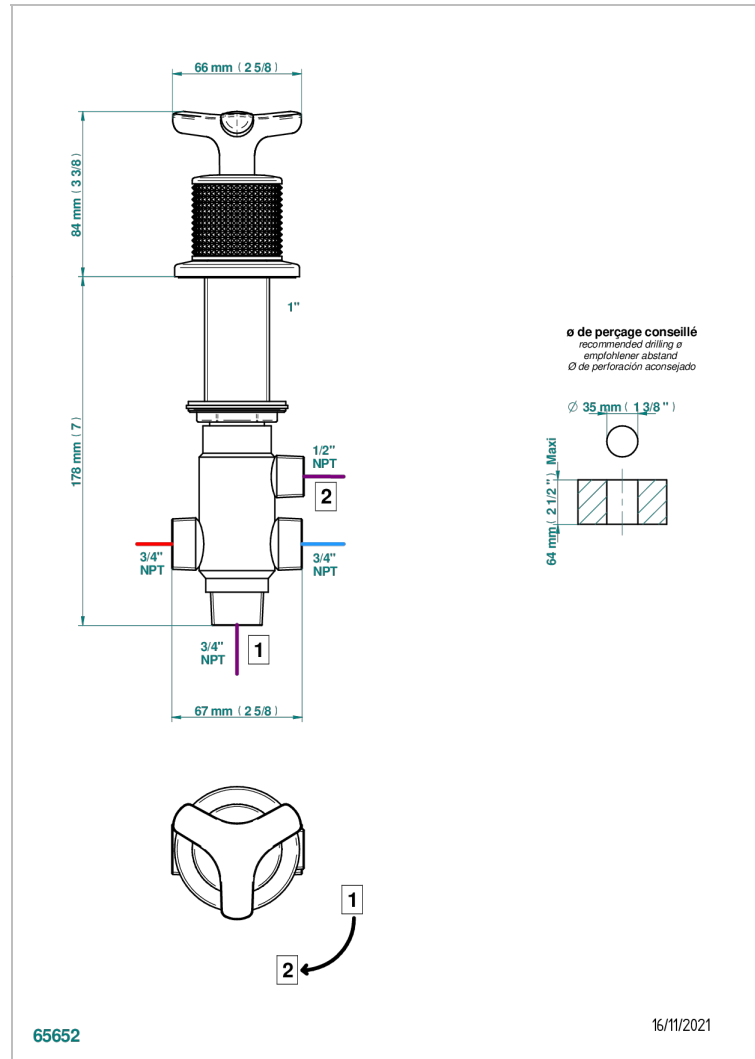

SYSTEM DIAMOND METAL

G9C-50/4/VG

Rim mounted 4 way diverter : 2 inlets and 2 outlets

CHARACTERISTIC

- System Diamond Metal
- Rim mounted 4 way diverter : 2 inlets and 2 outlets

AVAILABLE FINITIONS

Antique nickel - H28
Black ceram - D30
Blush PVD - H62
Brass color PVD - H49
Brown bronze color PVD - F33
Gold color PVD - H52