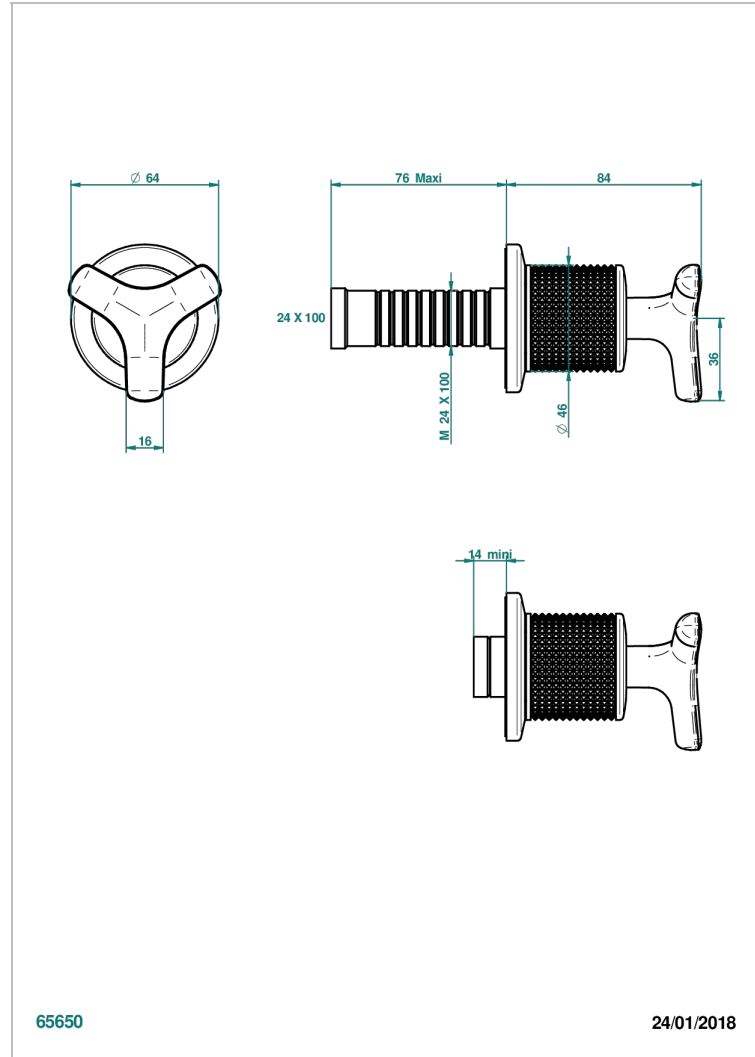

# SYSTEM DIAMOND METAL

G9C-30B

Wall volume control 30 & 32 trim

THG<sup>®</sup>  
PARIS

65650

24/01/2018

## CHARACTERISTIC

- System Diamond Metal
- Wall volume control 30 & 32 trim

## RELATED SKU'S

- Ref. G00-32CUSA 3/4" Volume control wall valve with ceramic cartridge
- Ref. G00-32HUSA 3/4" Volume control wall valve with ceramic cartridge counterclockwise
- Ref. G00-30CUSA 1/2" volume control wall valve with ceramic cartridge
- Ref. G00-30HUSA 1/2" Volume control wall valve with ceramic cartridge counterclockwise