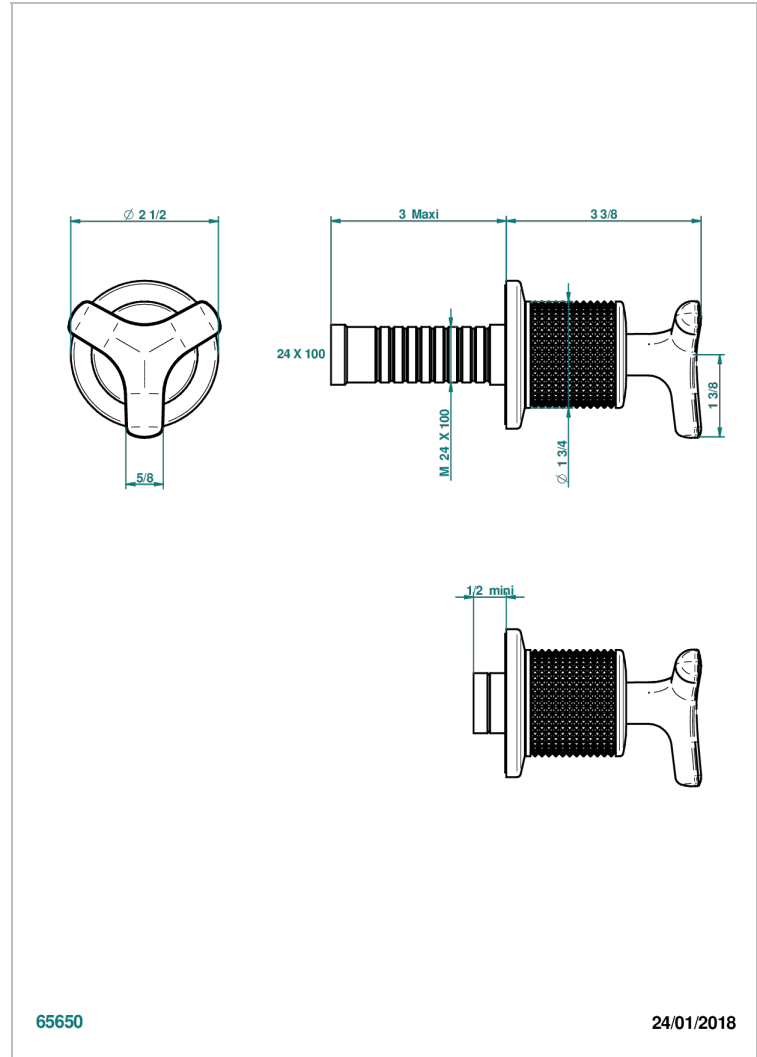

# SYSTEM DIAMOND METAL

G9C-30B

Wall volume control 30 & 32 trim

THG<sup>®</sup>  
PARIS

## CHARACTERISTIC

- System Diamond Metal
- Wall volume control 30 & 32 trim

## RELATED SKU'S

- Ref. G00-32CUSA 3/4" Volume control wall valve with ceramic cartridge
- Ref. G00-32HUSA 3/4" Volume control wall valve with ceramic cartridge counterclockwise
- Ref. G00-30CUSA 1/2" volume control wall valve with ceramic cartridge
- Ref. G00-30HUSA 1/2" Volume control wall valve with ceramic cartridge counterclockwise