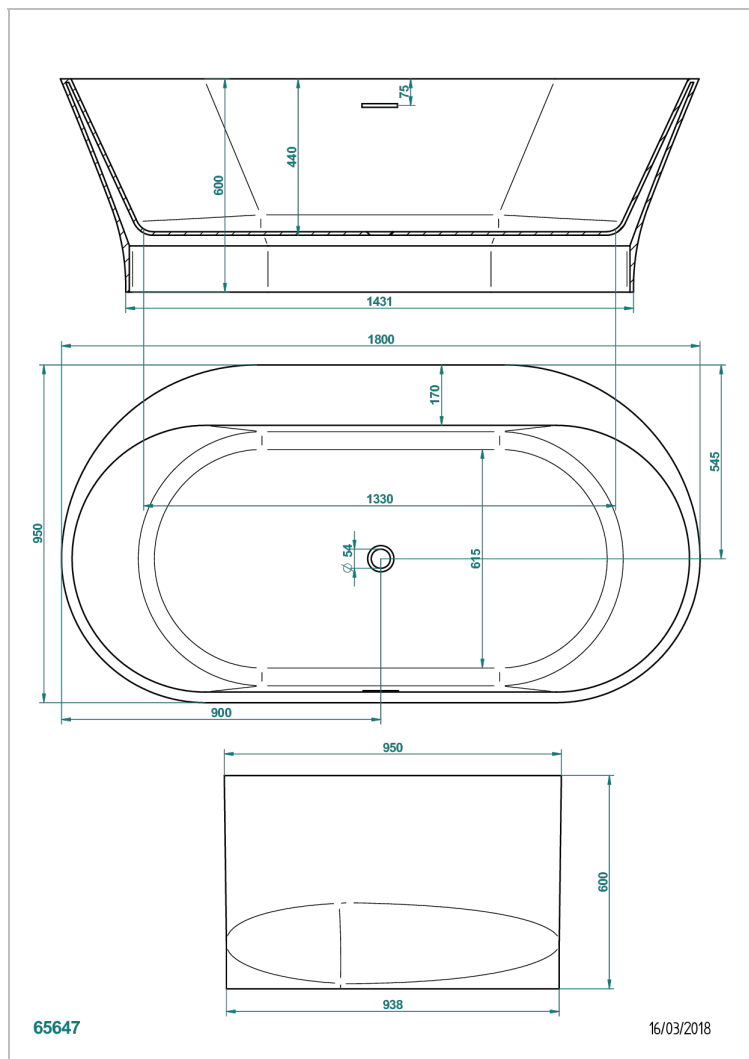

FREE STANDING BATHTUB

B11-B592

THG[®]
PARIS

Monceau bathtub 180 x 95 x 60 with asymmetric rim, free standing delivered without drain

CHARACTERISTIC

- Free standing bathtub
- Monceau bathtub 180 x 95 x 60 with asymmetric rim, free standing delivered without drain

RELATED SKU'S

- Ref. B16-K104 Coverplate for overflow bathtub
- Ref. B12-K12A Whirlpool system with 12 aero jets
- Ref. G00-305/H Complete manual click drain
- Ref. B12-K102AB Chromato-lighting system on whirlpool bathtub
- Ref. B16-P100 Headrest 30 x 30 cm, white
- Ref. B16-P103 Headrest 13 x 26 cm, half cylindrical, white
- Ref. B16-P104 Polyurethane gel headrest 30 x 12 cm, h. 4 cm, white
- Ref. B16-P105 Polyurethane gel headrest 38.5 x 21 cm, h. 2 cm, white
- Ref. B16-P106 Polyurethane gel headrest 30 x 7 cm, h. 2 cm, white
- Ref. B16-P107 Polyurethane gel headrest 35 x 40 cm, h. 5,5 cm,, white
- Ref. B16-K111 Filling system by water blade
- Ref. B16-K102 Chromato-lighting system on bathtub without whirlpool system