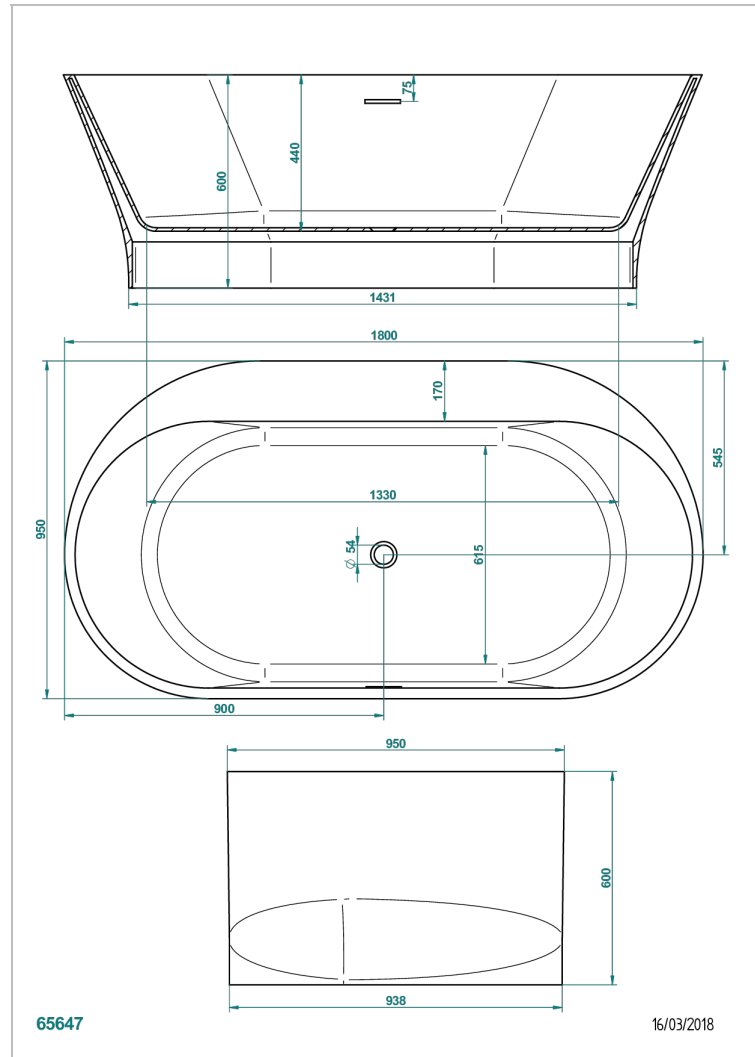

FREE STANDING BATHTUB

B11-B592

THG[®]
PARIS

Monceau bathtub 180 x 95 x 60 cm, with asymmetric rim, free standing , delivered without waste

CHARACTERISTIC

- Free standing bathtub
- Monceau bathtub 180 x 95 x 60 cm, with asymmetric rim, free standing , delivered without waste

RELATED SKU'S

- Ref. B16-K104 Coverplate for overflow bathtub
- Ref. B12-K12A Whirlpool system with 12 aero jets
- Ref. G00-305/H Complete manual bath click waste
- Ref. B12-K102AB Chromato-lighting system on whirlpool bathtub
- Ref. B16-P100 Headrest 30 x 30 cm, white
- Ref. B16-P103 Headrest 13 x 26 cm, half cylindrical, white
- Ref. B16-P104 Polyurethane gel headrest 30 x 12 cm, h. 4 cm, white
- Ref. B16-P105 Polyurethane gel headrest 38.5 x 21 cm, h. 2 cm, white
- Ref. B16-P106 Polyurethane gel headrest 30 x 7 cm, h. 2 cm, white
- Ref. B16-P107 Polyurethane gel headrest 35 x 40 cm, h. 5,5 cm,, white
- Ref. B16-K111 Filling system by water blade
- Ref. B16-K102 Chromato-lighting system on bathtub without whirlpool system