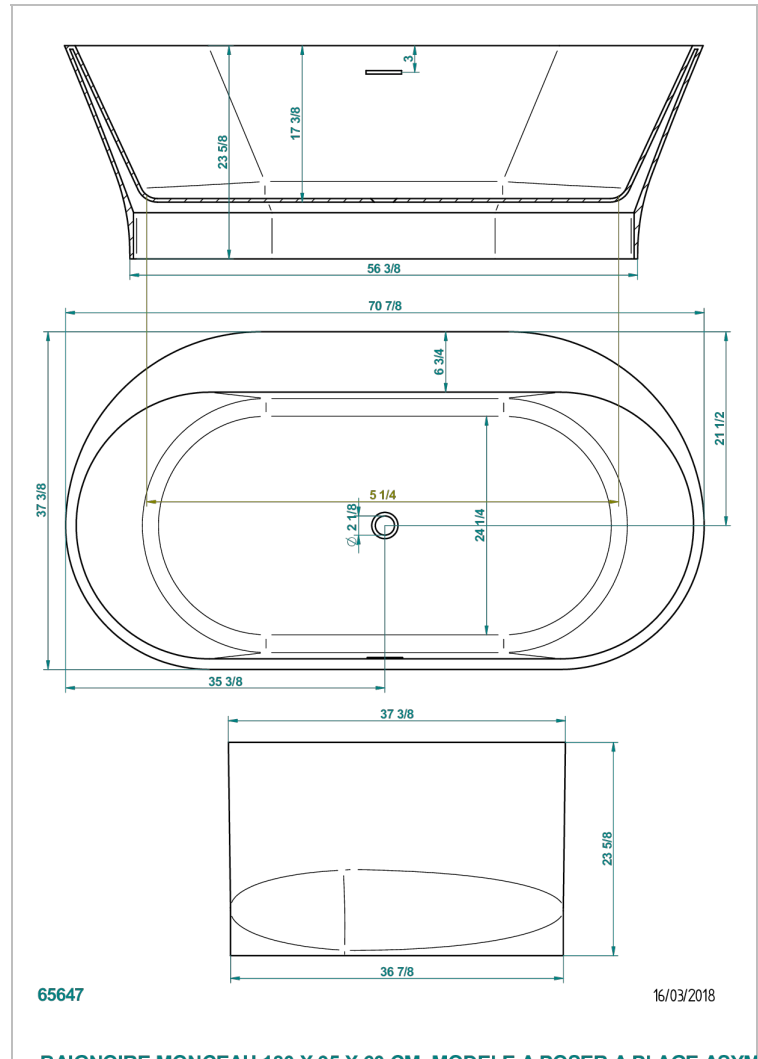

FREE STANDING BATHTUB

B11-B592

THG[®]
PARIS

Monceau bathtub 180 x 95 x 60 cm, with asymmetric rim, free standing , delivered without waste

CHARACTERISTIC

- Free standing bathtub
- Monceau bathtub 180 x 95 x 60 cm, with asymmetric rim, free standing , delivered without waste

RELATED SKU'S

- Ref. B16-K104 Coverplate for overflow bathtub
- Ref. B12-K12A Whirlpool system with 12 aero jets
- Ref. G00-305/H Complete manual bath click waste
- Ref. B12-K102AB Chromato-lighting system on whirlpool bathtub
- Ref. B16-P100 Headrest 30 x 30 cm, white
- Ref. B16-P103 Headrest 13 x 26 cm, half cylindrical, white
- Ref. B16-P104 Polyurethane gel headrest 30 x 12 cm, h. 4 cm, white
- Ref. B16-P105 Polyurethane gel headrest 38.5 x 21 cm, h. 2 cm, white
- Ref. B16-P106 Polyurethane gel headrest 30 x 7 cm, h. 2 cm, white
- Ref. B16-P107 Polyurethane gel headrest 35 x 40 cm, h. 5,5 cm,, white
- Ref. B16-K111 Filling system by water blade
- Ref. B16-K102 Chromato-lighting system on bathtub without whirlpool system