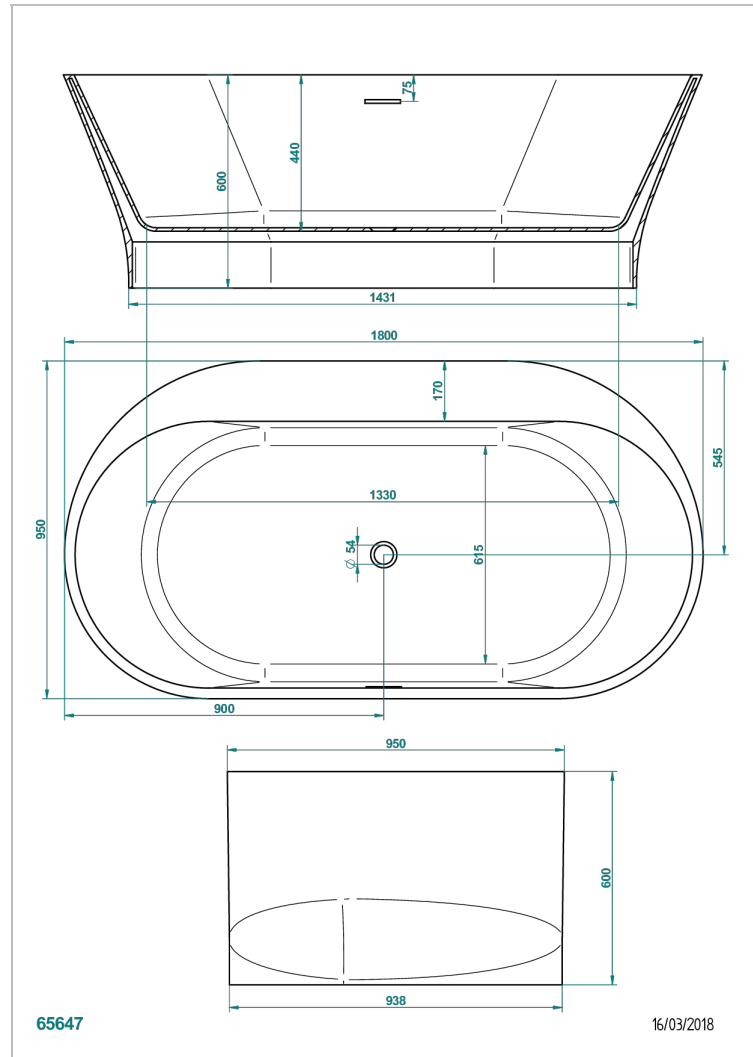

FREE STANDING BATHTUB

B11-B592

THG[®]
PARIS

Monceau bathtub 180 x 95 x 60 cm, with asymmetric rim, free standing , delivered without waste

CHARACTERISTIC

- Free standing bathtub
- Monceau bathtub 180 x 95 x 60 cm, with asymmetric rim, free standing , delivered without waste

RELATED SKU'S

- Ref. B16-K104 Coverplate for overflow bathtub
- Ref. B12-K12A Whirlpool system with 12 aero jets
- Ref. G00-305/H Complete manual bath click waste
- Ref. B12-K102AB Chromato-lighting system on whirlpool bathtub
- Ref. B16-P100 Headrest 30 x 30 cm, white
- Ref. B16-P103 Headrest 13 x 26 cm, half cylindrical, white
- Ref. B16-P104 Polyurethane gel headrest 30 x 12 cm, h. 4 cm, white
- Ref. B16-P105 Polyurethane gel headrest 38.5 x 21 cm, h. 2 cm, white
- Ref. B16-P106 Polyurethane gel headrest 30 x 7 cm, h. 2 cm, white
- Ref. B16-P107 Polyurethane gel headrest 35 x 40 cm, h. 5,5 cm,, white
- Ref. B16-K111 Filling system by water blade
- Ref. B16-K102 Chromato-lighting system on bathtub without whirlpool system