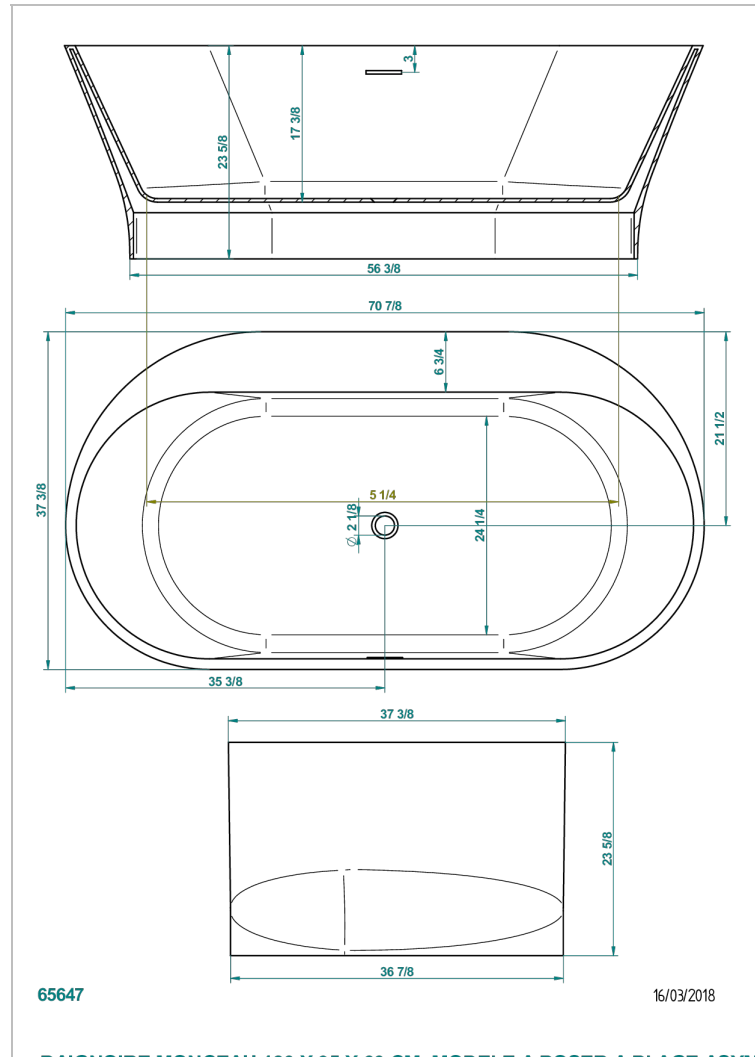

FREE STANDING BATHTUB

B11-B592

THG[®]
PARIS

Monceau bathtub 180 x 95 x 60 cm, with asymmetric rim, free standing , delivered without waste

CHARACTERISTIC

- Free standing bathtub
- Monceau bathtub 180 x 95 x 60 cm, with asymmetric rim, free standing , delivered without waste

RELATED SKU'S

- Ref. B16-K104 Coverplate for overflow bathtub
- Ref. B12-K12A Whirlpool system with 12 aero jets
- Ref. G00-305/H Complete manual bath click waste
- Ref. B12-K102AB Chromato-lighting system on whirlpool bathtub
- Ref. B16-P100 Headrest 30 x 30 cm, white
- Ref. B16-P103 Headrest 13 x 26 cm, half cylindrical, white
- Ref. B16-P104 Polyurethane gel headrest 30 x 12 cm, h. 4 cm, white
- Ref. B16-P105 Polyurethane gel headrest 38.5 x 21 cm, h. 2 cm, white
- Ref. B16-P106 Polyurethane gel headrest 30 x 7 cm, h. 2 cm, white
- Ref. B16-P107 Polyurethane gel headrest 35 x 40 cm, h. 5,5 cm,, white
- Ref. B16-K111 Filling system by water blade
- Ref. B16-K102 Chromato-lighting system on bathtub without whirlpool system