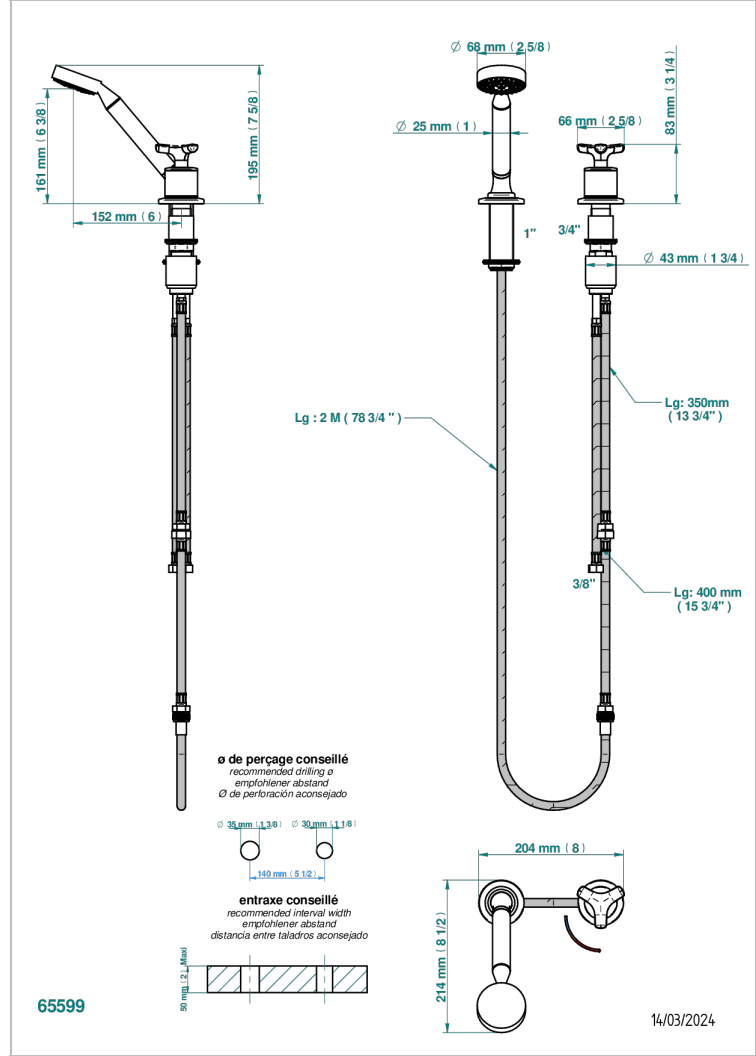

# SYSTEM SMOOTH METAL

G9A-6532/60A

Deck mounted mixer with handshower, progressive cartridge

THG<sup>®</sup>  
PARIS

## CHARACTERISTIC

- ACS : 22ACCLY009