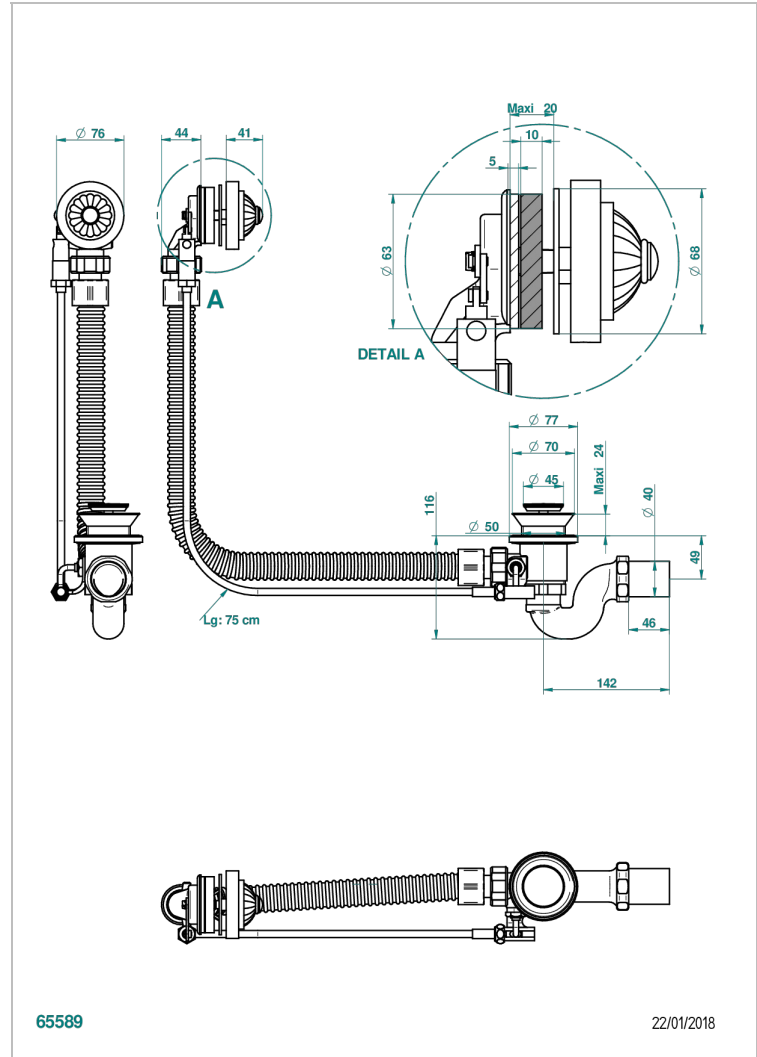

# MANDARINE CLEAR CRYSTAL

U1D-300/70

Complete bath pop-up waste 70 cm

## CHARACTERISTIC

- Mandarin Clear crystal
- Complete bath pop-up waste 70 cm