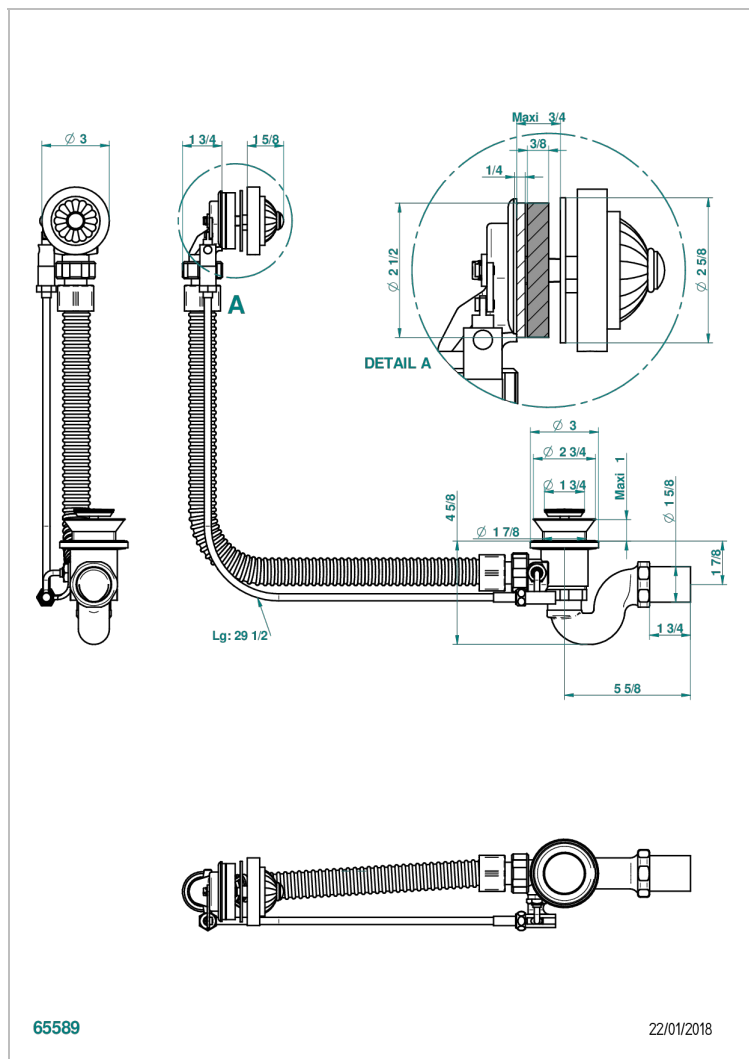

MANDARINE CLEAR CRYSTAL

U1D-300/70

Complete bath pop-up waste 70 cm

THG
PARIS

CHARACTERISTIC

- Mandarin Clear crystal
- Complete bath pop-up waste 70 cm

AVAILABLE FINITIONS

Blush PVD - H62
Brass color PVD - H49
Brown bronze color PVD - F33
Gold color PVD - H52
Graphite PVD - H64
Matt Umber PVD - H67