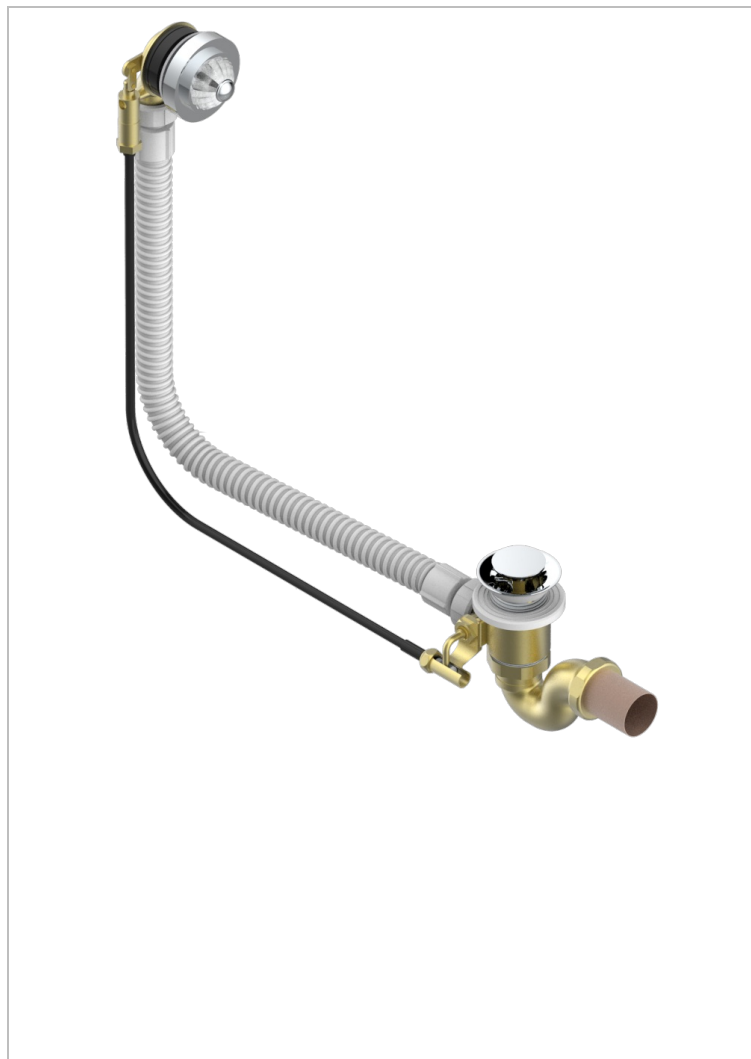

MANDARINE CLEAR CRYSTAL

U1D-300/70

Complete bath pop-up waste 70 cm

THG
PARIS

CHARACTERISTIC

- Mandarin Clear crystal
- Complete bath pop-up waste 70 cm

AVAILABLE FINITIONS

Blush PVD - H62
Brass color PVD - H49
Brown bronze color PVD - F33
Gold color PVD - H52
Graphite PVD - H64
Matt Umber PVD - H67

Matt blush PVD - H60
Matt brass color PVD - H50
Matt brown bronze color PVD - F34
Matt gold color PVD - H53
Matt graphite PVD - H65
Matt nickel color PVD - H56

Nickel color PVD - H55
Polished chrome (color finish) - A02
Umber PVD - H66