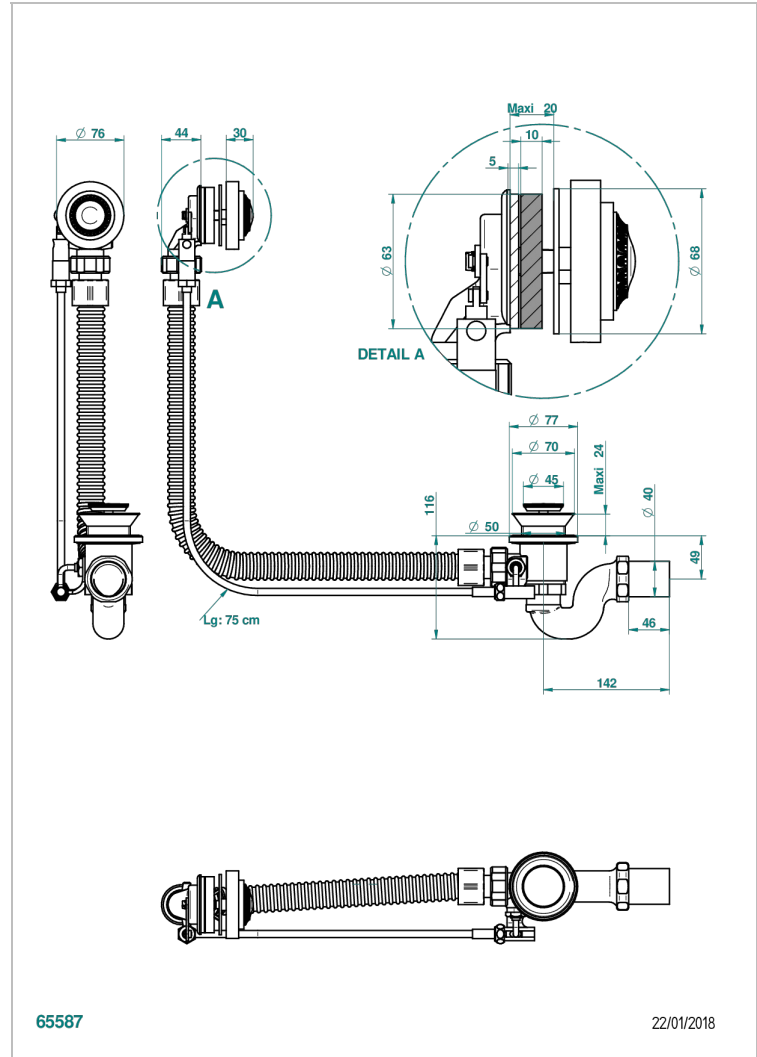

MALMAISON PORTORO

U95-300/70

Complete bath pop-up waste 70 cm

CHARACTERISTIC

- Malmaison Portoro
- Complete bath pop-up waste 70 cm

AVAILABLE FINITIONS

Polished chrome (color finish) - A02

65587