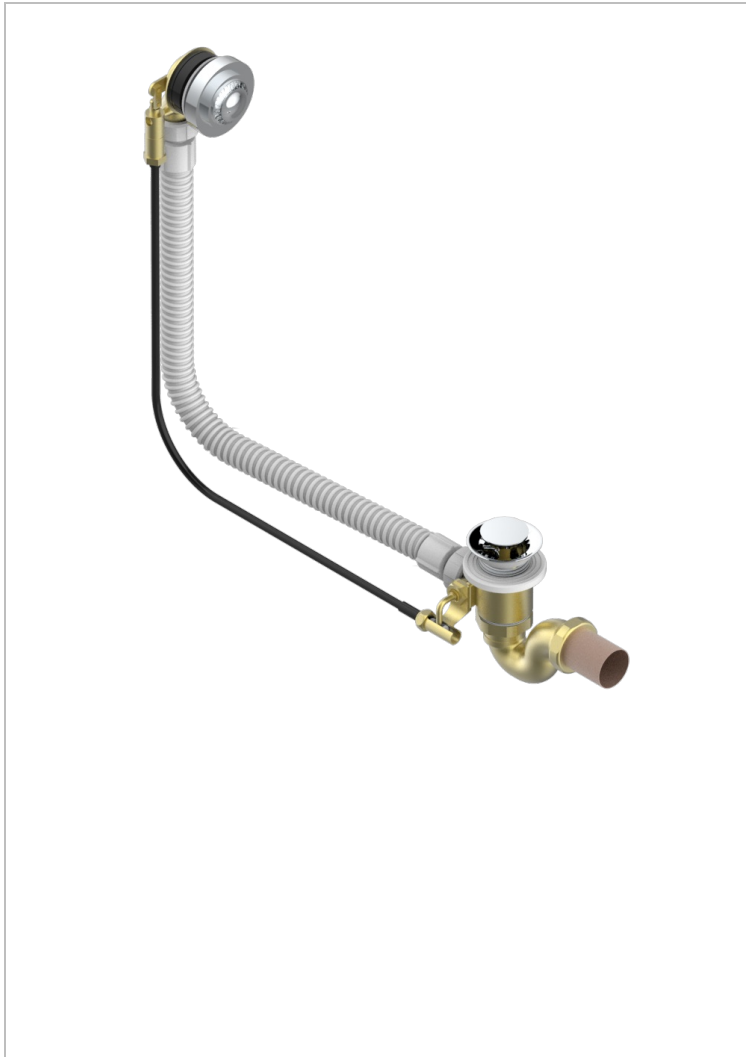

MALMAISON PORTORO

U95-300/70

Complete bath pop-up waste 70 cm

65587

22/01/2018

CHARACTERISTIC

- Malmaison Portoro
- Complete bath pop-up waste 70 cm

AVAILABLE FINITIONS

Polished chrome (color finish) - A02