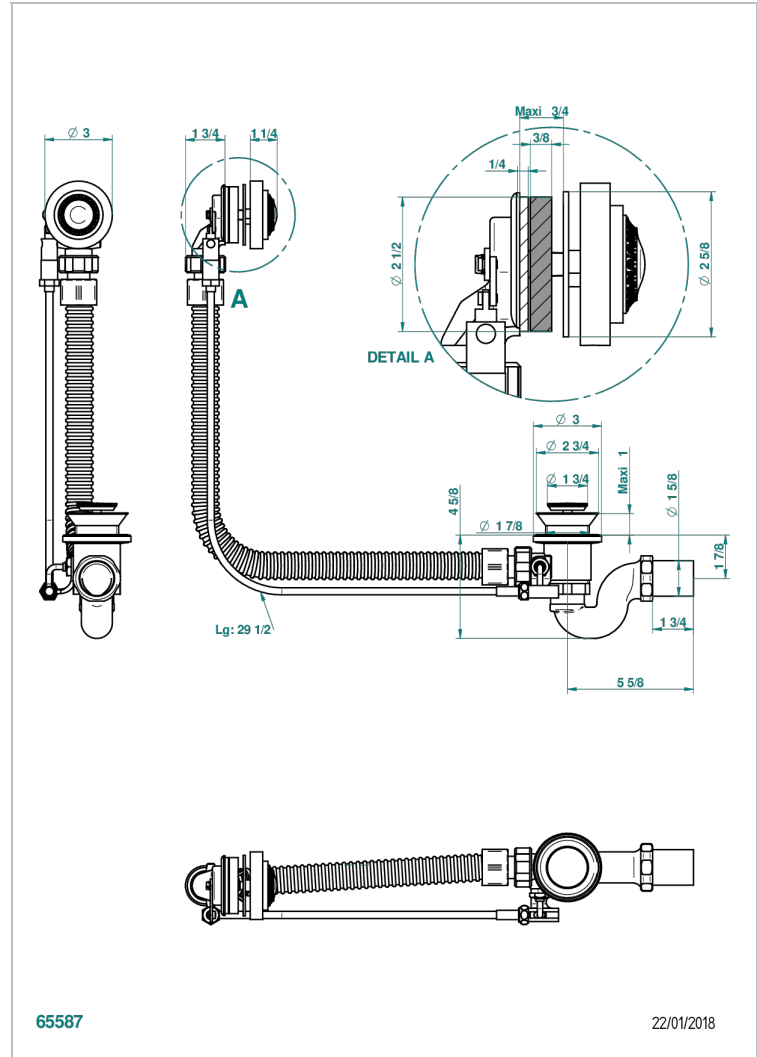

MALMAISON PORTORO

U95-300/70

Complete bath pop-up waste 70 cm

65587

22/01/2018

CHARACTERISTIC

- Malmaison Portoro
- Complete bath pop-up waste 70 cm

AVAILABLE FINITIONS

Polished chrome (color finish) - A02