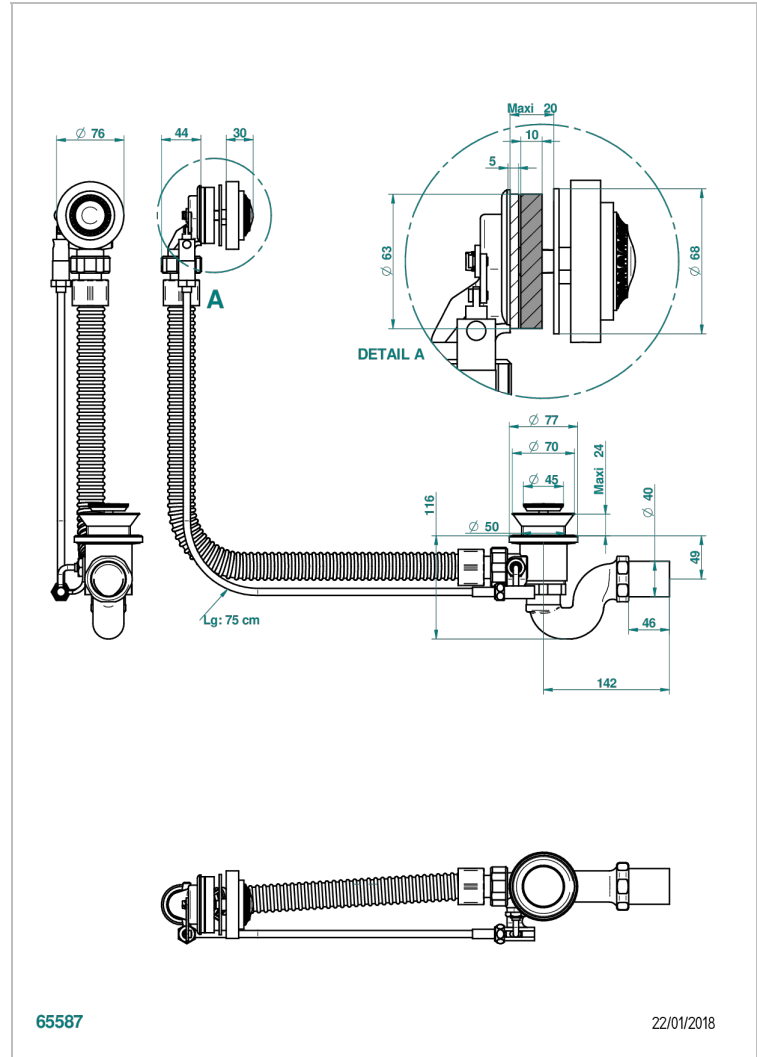

# MALMAISON PORTORO

U95-300/70

Complete bath pop-up waste 70 cm

## CHARACTERISTIC

- Malmaison Portoro
- Complete bath pop-up waste 70 cm