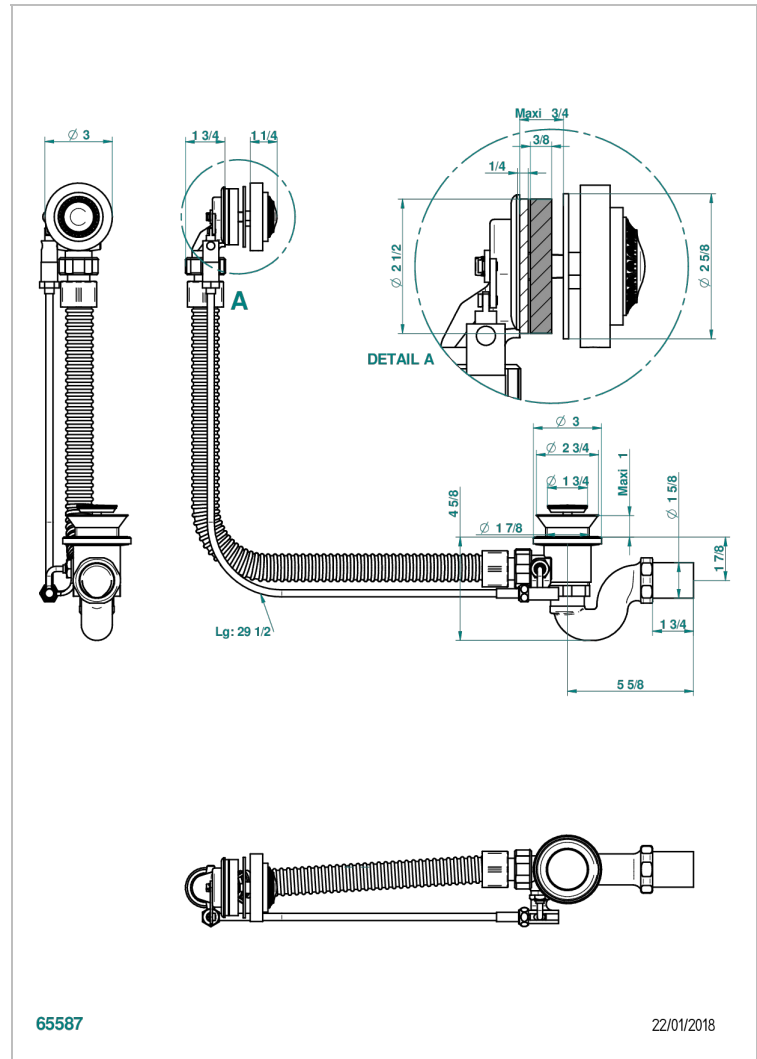

# MALMAISON PORTORO

U95-300/70

Complete bath pop-up waste 70 cm

## CHARACTERISTIC

- Malmaison Portoro
- Complete bath pop-up waste 70 cm