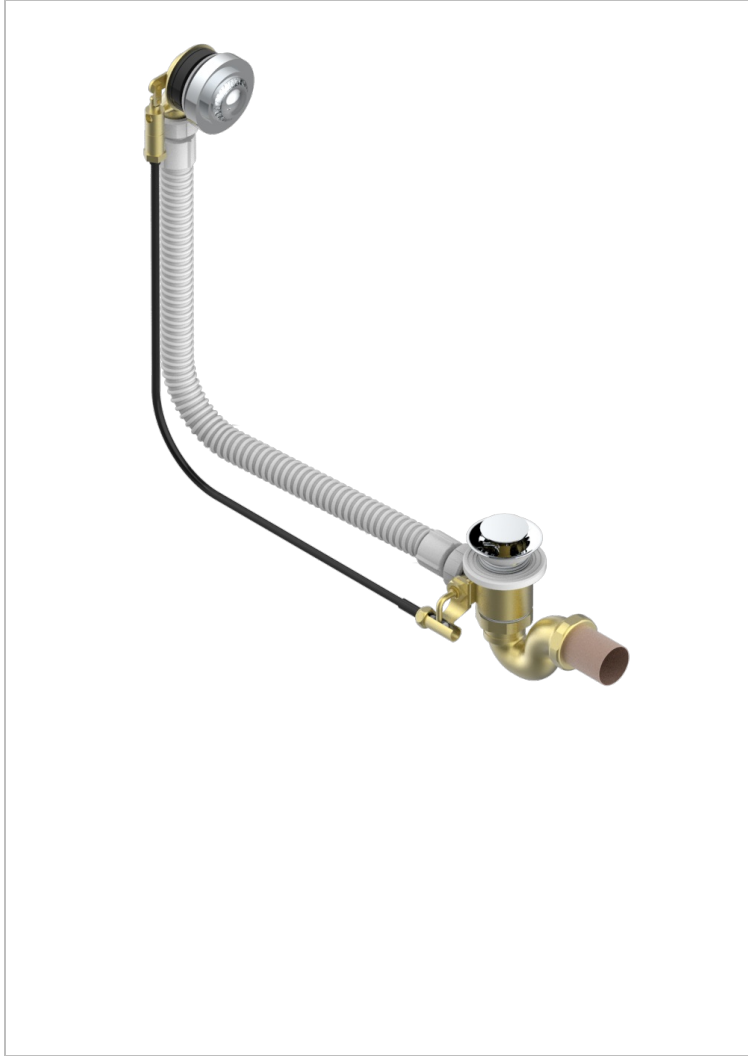

# MALMAISON METAL

U93-300/70

Complete bath pop-up waste 70 cm

## CHARACTERISTIC

- Malmaison Metal
- Complete bath pop-up waste 70 cm

## AVAILABLE FINITIONS

Polished chrome (color finish) - A02