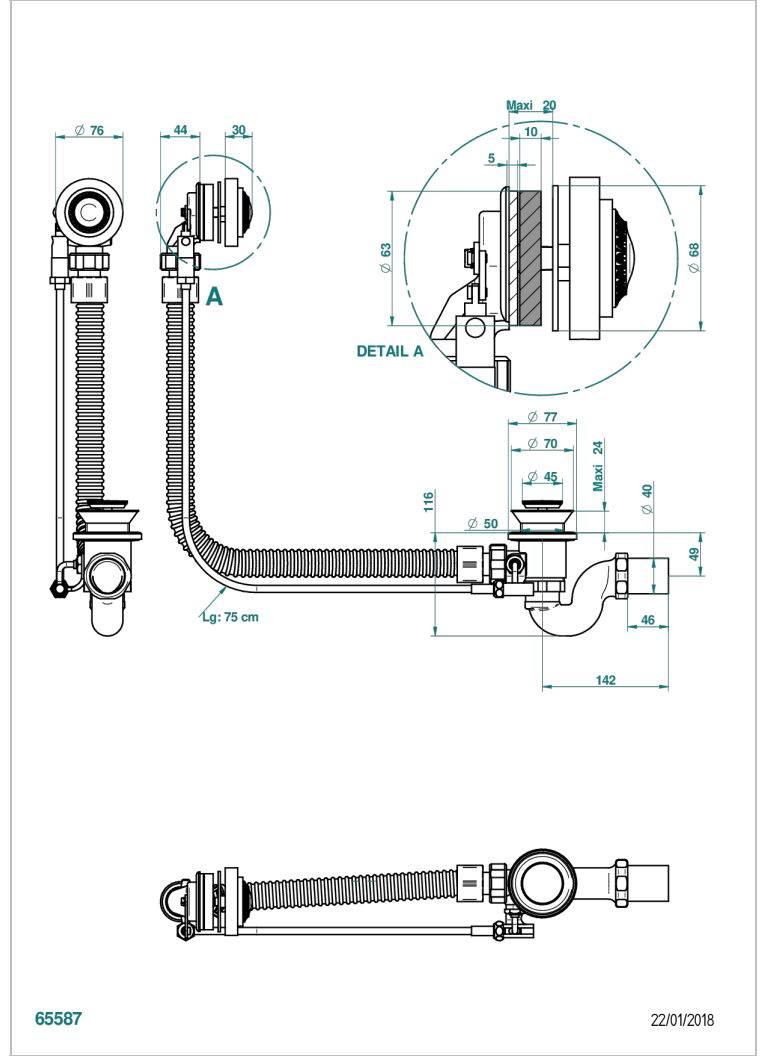

# MALMAISON METAL

U93-300/70

Complete bath pop-up waste 70 cm

## CHARACTERISTIC

- Malmaison Metal
- Complete bath pop-up waste 70 cm