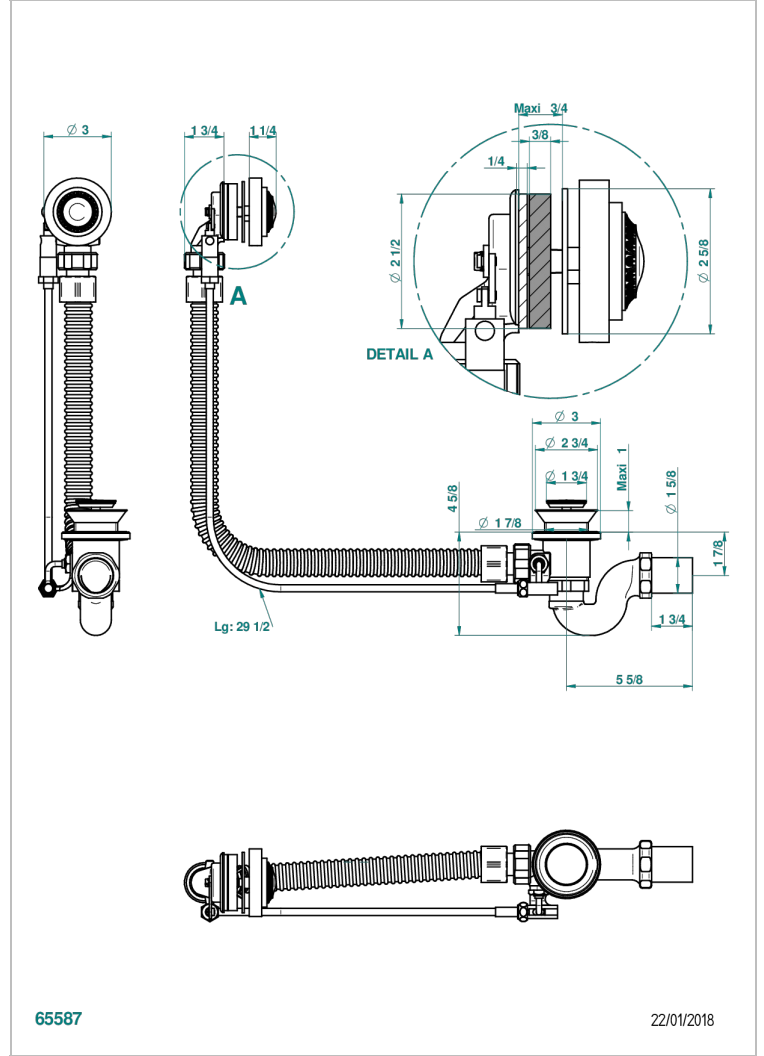

MALMAISON METAL

U93-300/70

Complete bath pop-up waste 70 cm

THG[®]
PARIS

CHARACTERISTIC

- Malmaison Metal
- Complete bath pop-up waste 70 cm

AVAILABLE FINITIONS

Polished chrome (color finish) - A02