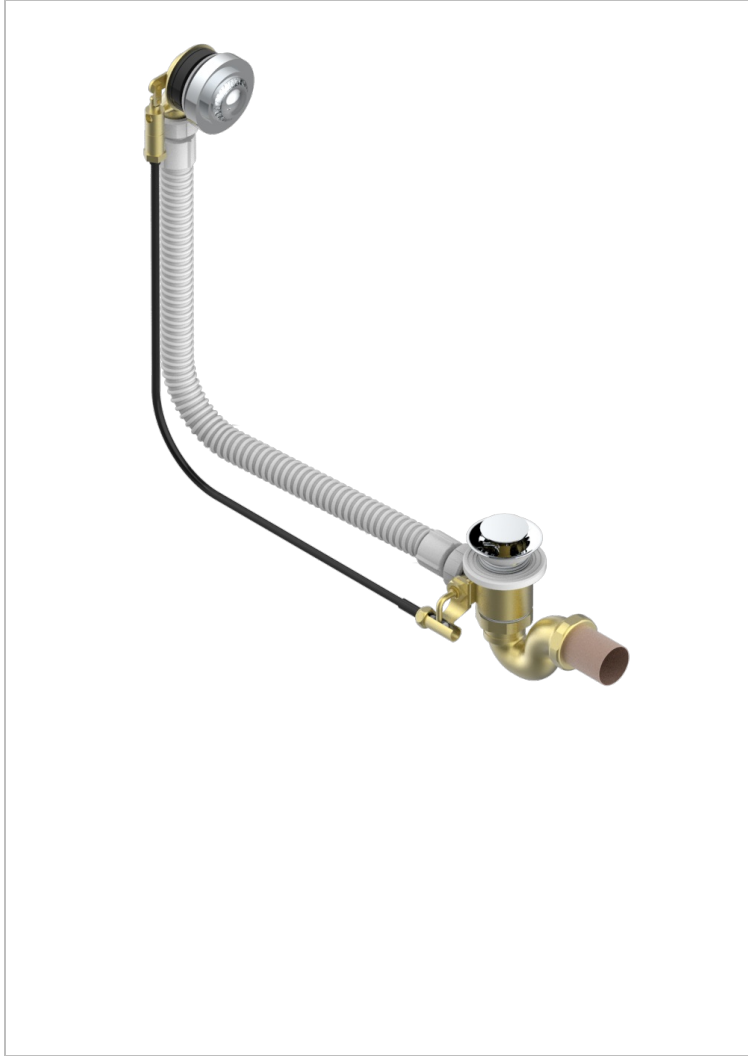

MALMAISON METAL

U93-300/70

Complete bath pop-up waste 70 cm

THG[®]
PARIS

CHARACTERISTIC

- Malmaison Metal
- Complete bath pop-up waste 70 cm

AVAILABLE FINITIONS

Polished chrome (color finish) - A02