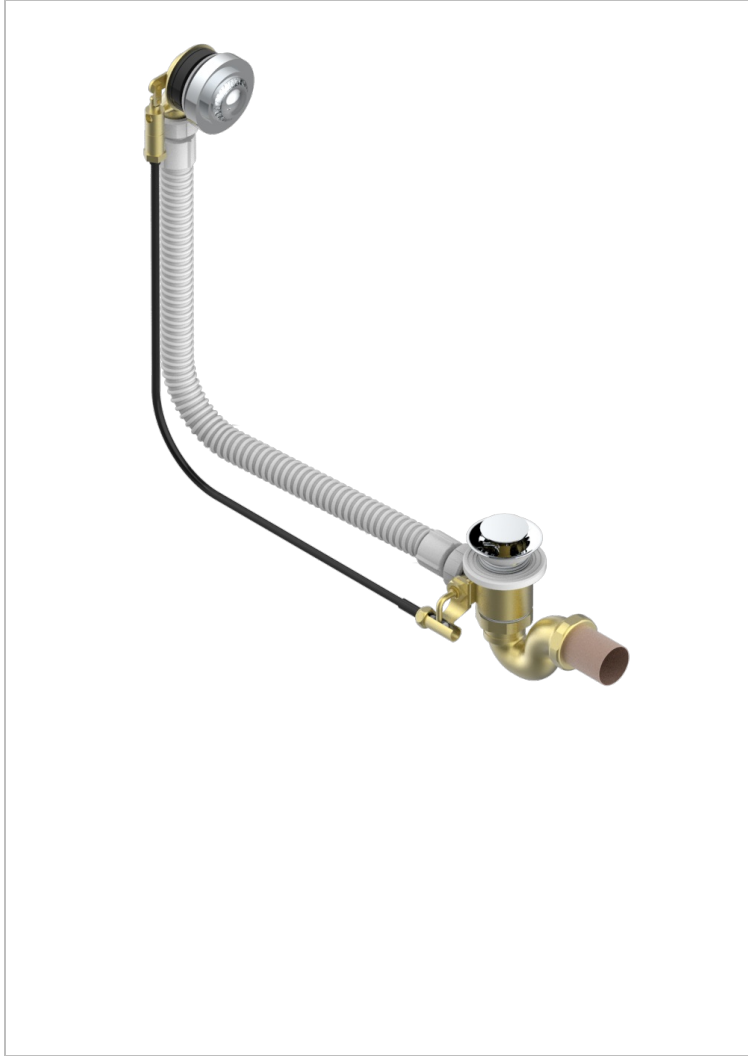

MALMAISON METAL

U93-300/70

Complete bath pop-up waste 70 cm

CHARACTERISTIC

- Malmaison Metal
- Complete bath pop-up waste 70 cm

AVAILABLE FINITIONS

Polished chrome (color finish) - A02