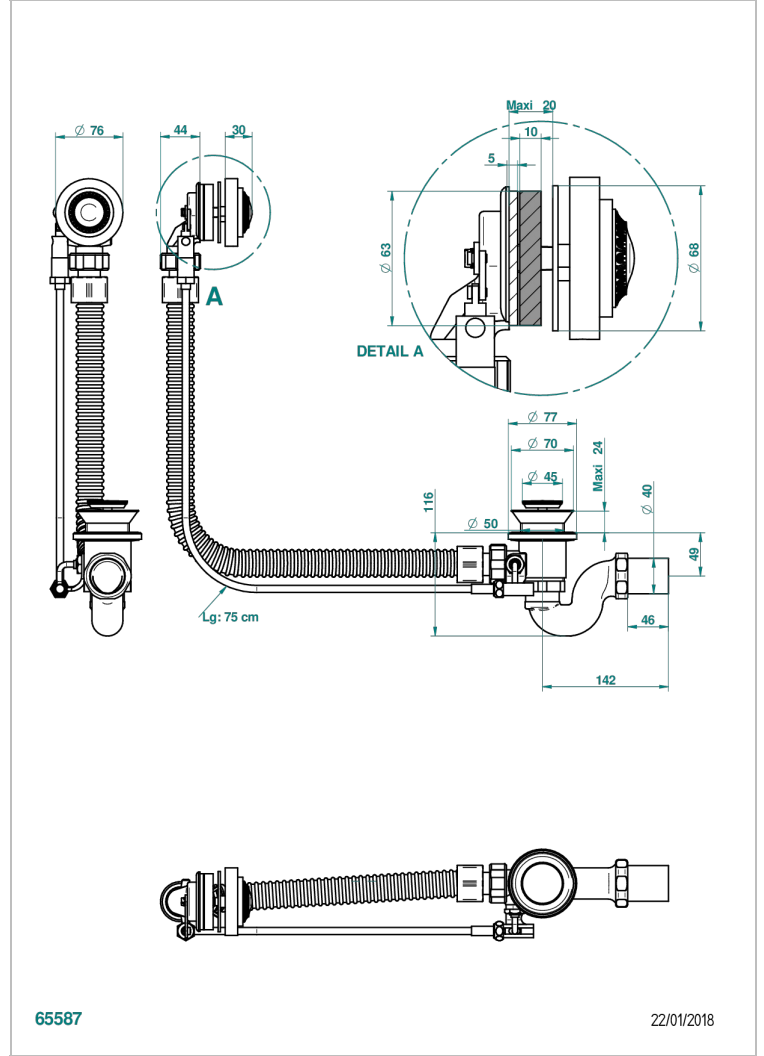

MALMAISON METAL

U93-300/70

Complete bath pop-up waste 70 cm

CHARACTERISTIC

- Malmaison Metal
- Complete bath pop-up waste 70 cm

AVAILABLE FINITIONS

Polished chrome (color finish) - A02