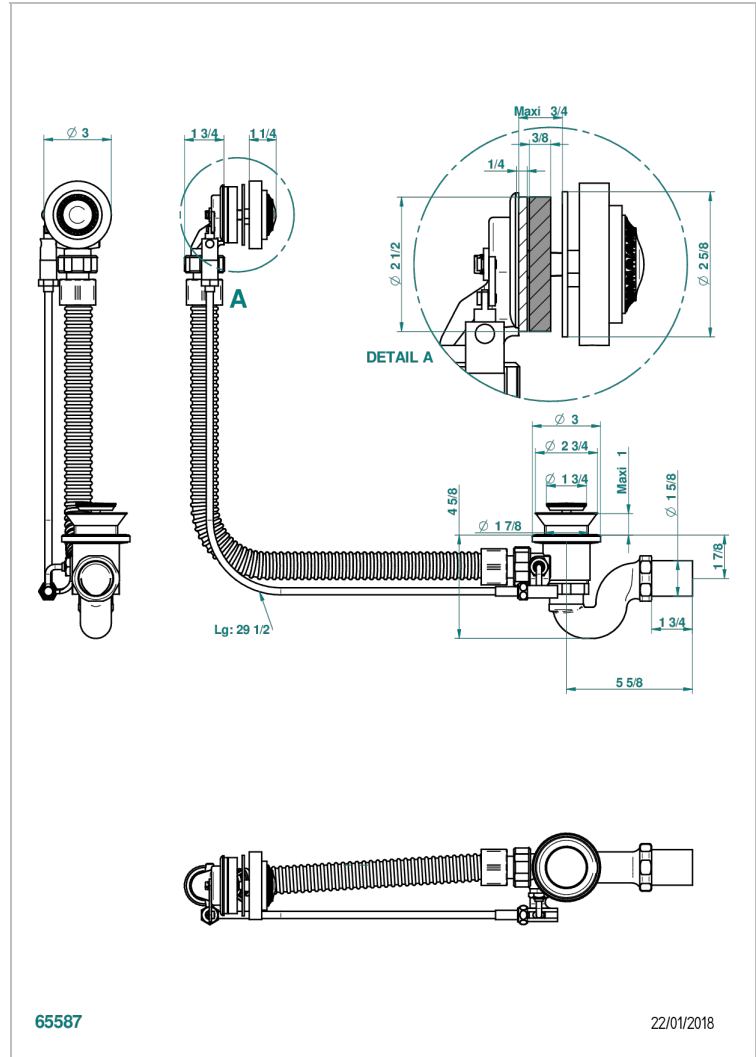

MALMAISON METAL

U93-300/70

Complete bath pop-up waste 70 cm

65587

22/01/2018

CHARACTERISTIC

- Malmaison Metal
- Complete bath pop-up waste 70 cm

AVAILABLE FINITIONS

Polished chrome (color finish) - A02