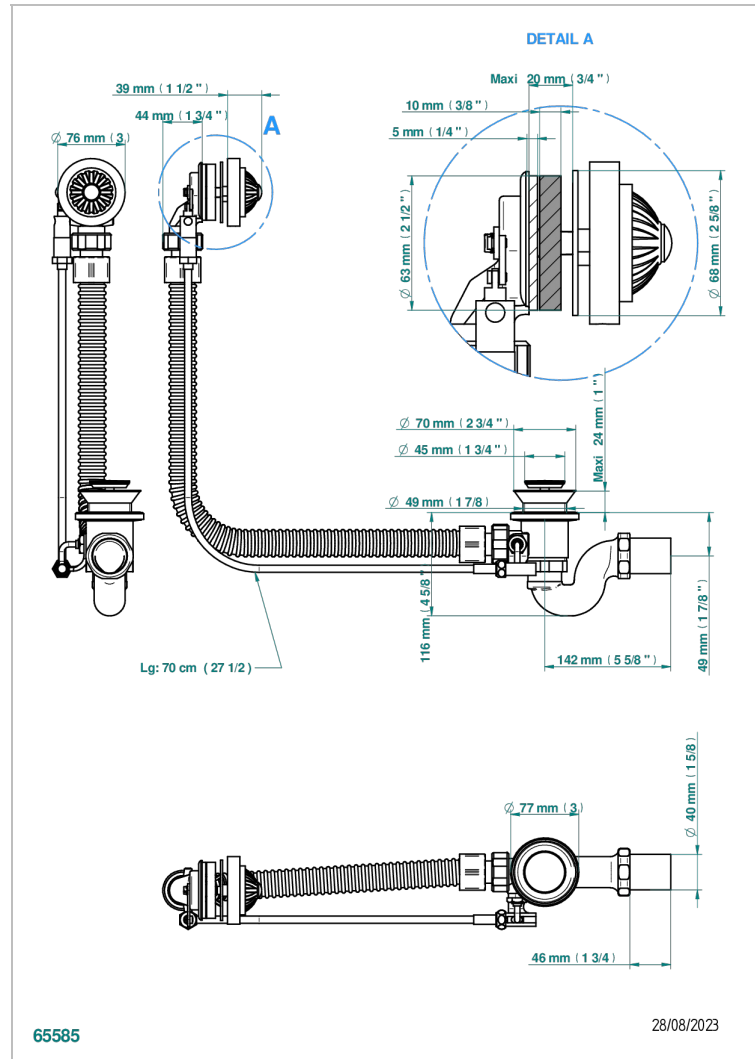

CAMELIA CLEAR CRYSTAL

U5L-300/70

Complete bath pop-up waste 70 cm

CHARACTERISTIC

- Camélia Clear crystal
- Complete bath pop-up waste 70 cm

AVAILABLE FINITIONS

Blush PVD - H62
Brass color PVD - H49
Brown bronze color PVD - F33
Gold color PVD - H52
Graphite PVD - H64
Matt Umber PVD - H67