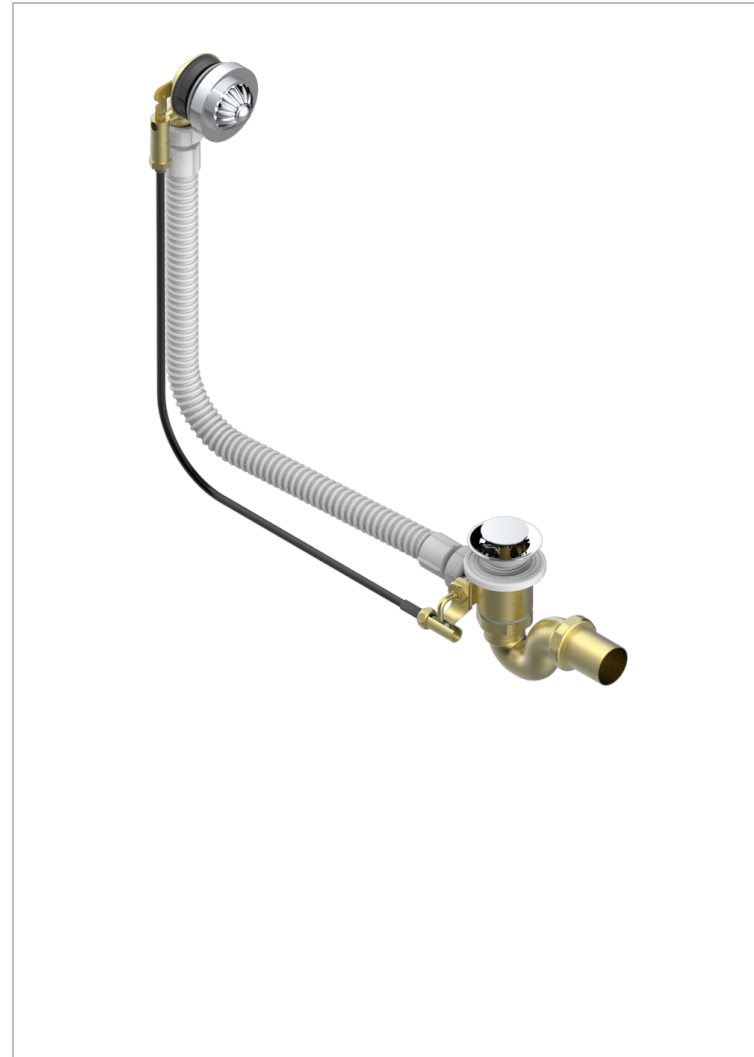

CAMELIA BLACK CRYSTAL

U5K-300/70

Complete bath pop-up waste 70 cm

CHARACTERISTIC

- Camélia Black crystal
- Complete bath pop-up waste 70 cm

AVAILABLE FINITIONS

Blush PVD - H62
Brass color PVD - H49
Brown bronze color PVD - F33
Gold color PVD - H52
Graphite PVD - H64
Matt Umber PVD - H67

Matt blush PVD - H60
Matt brass color PVD - H50
Matt brown bronze color PVD - F34
Matt gold color PVD - H53
Matt graphite PVD - H65
Matt nickel color PVD - H56

Nickel color PVD - H55
Polished chrome (color finish) - A02
Umber PVD - H66