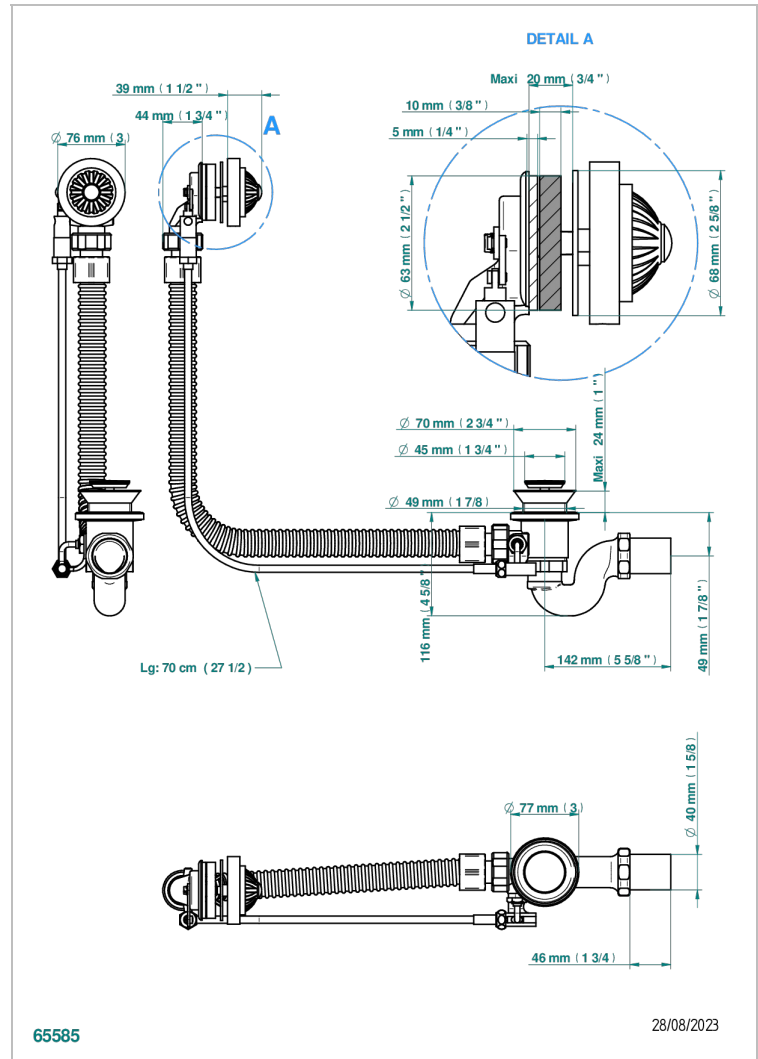

CAMELIA BLACK CRYSTAL

U5K-300/70

Complete bath pop-up waste 70 cm

CHARACTERISTIC

- Camélia Black crystal
- Complete bath pop-up waste 70 cm

AVAILABLE FINITIONS

Blush PVD - H62
Brass color PVD - H49
Brown bronze color PVD - F33
Gold color PVD - H52
Graphite PVD - H64
Matt Umber PVD - H67