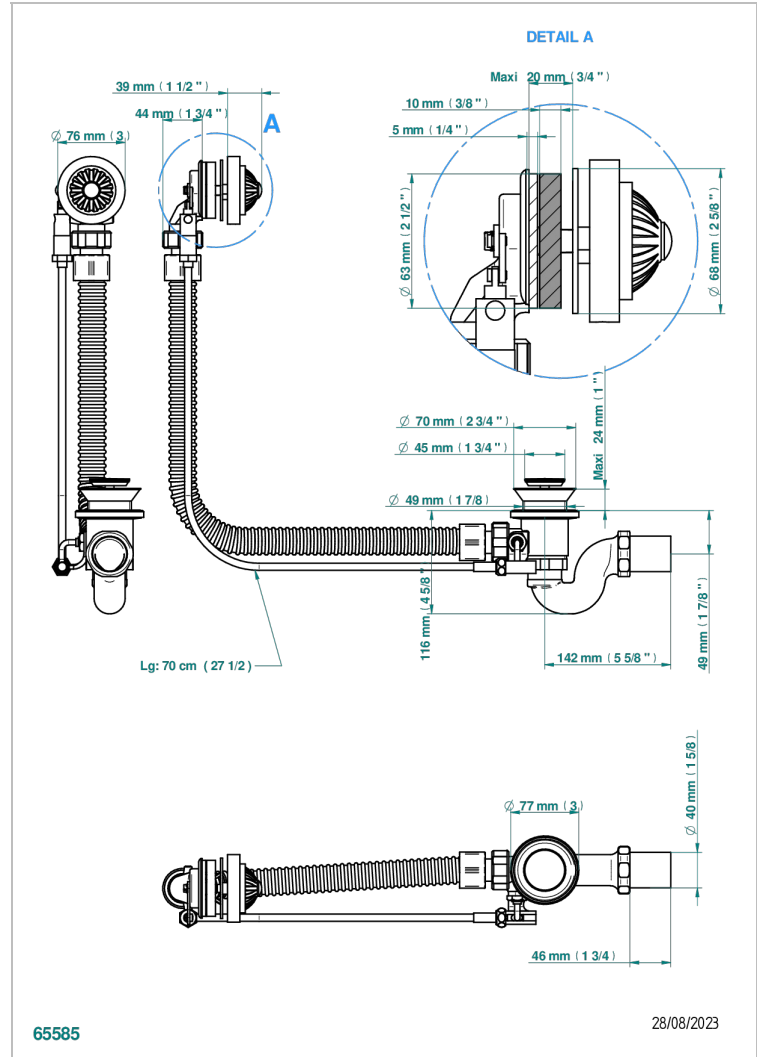

# AMOUR DE TRIANON

G24-300/70

Complete bath pop-up waste 70 cm

## CHARACTERISTIC

- Amour de Trianon
- Complete bath pop-up waste 70 cm