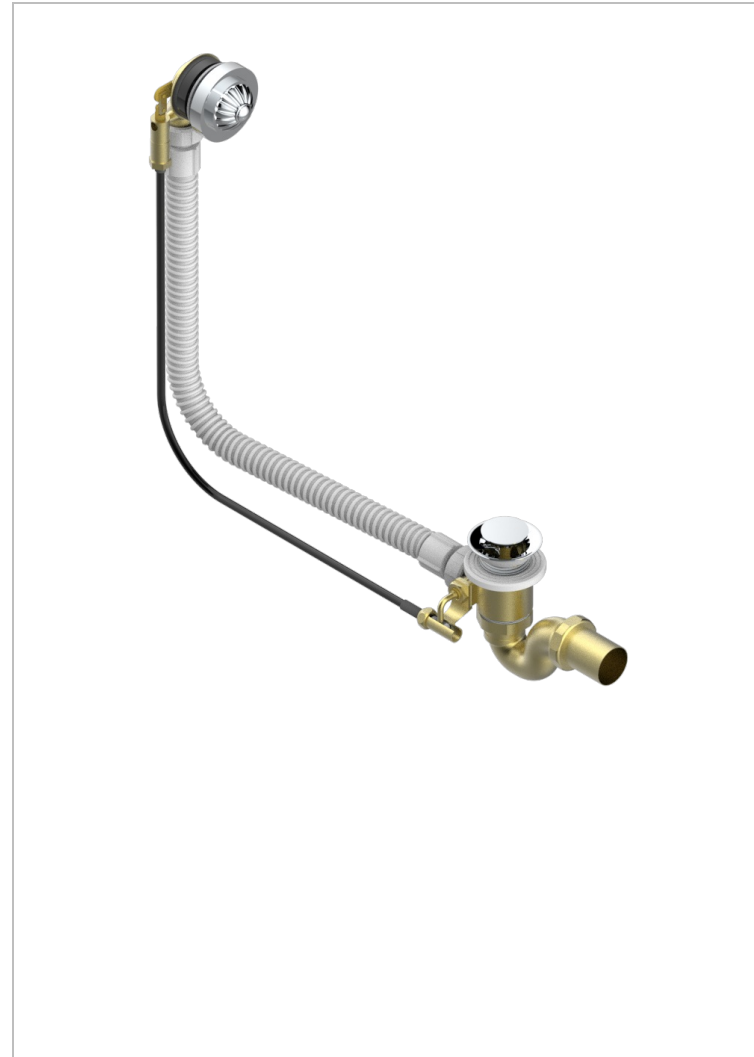

# AMOUR DE TRIANON

G24-300/70

Complete bath pop-up waste 70 cm

## CHARACTERISTIC

- Amour de Trianon
- Complete bath pop-up waste 70 cm

## AVAILABLE FINITIONS

Polished chrome (color finish) - A02