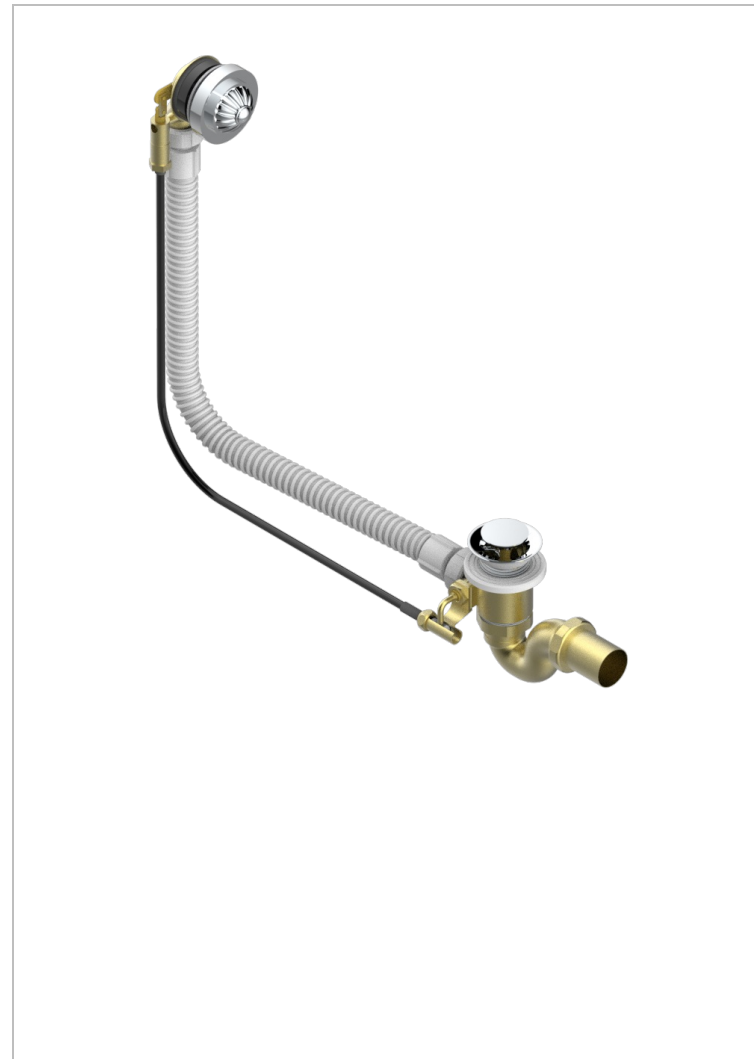

AMOUR DE TRIANON

G24-300/70

Complete bath pop-up waste 70 cm

CHARACTERISTIC

- Amour de Trianon
- Complete bath pop-up waste 70 cm

AVAILABLE FINITIONS

Polished chrome (color finish) - A02