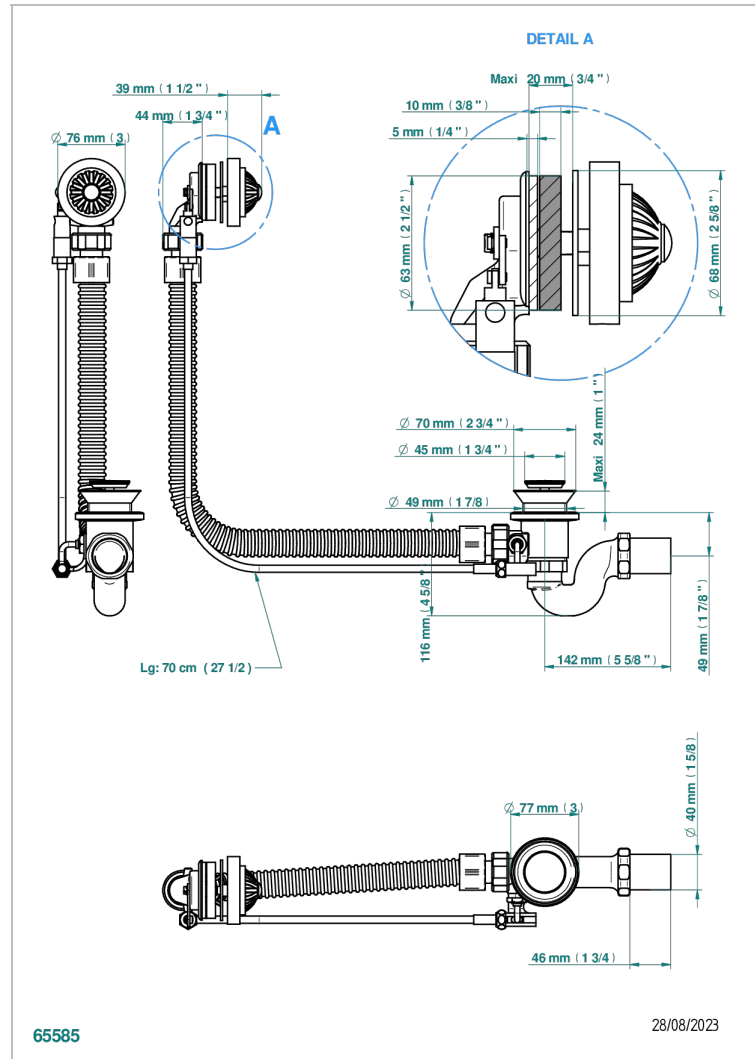

AMOUR DE TRIANON

G24-300/70

Complete bath pop-up waste 70 cm

CHARACTERISTIC

- Amour de Trianon
- Complete bath pop-up waste 70 cm

AVAILABLE FINITIONS

Polished chrome (color finish) - A02