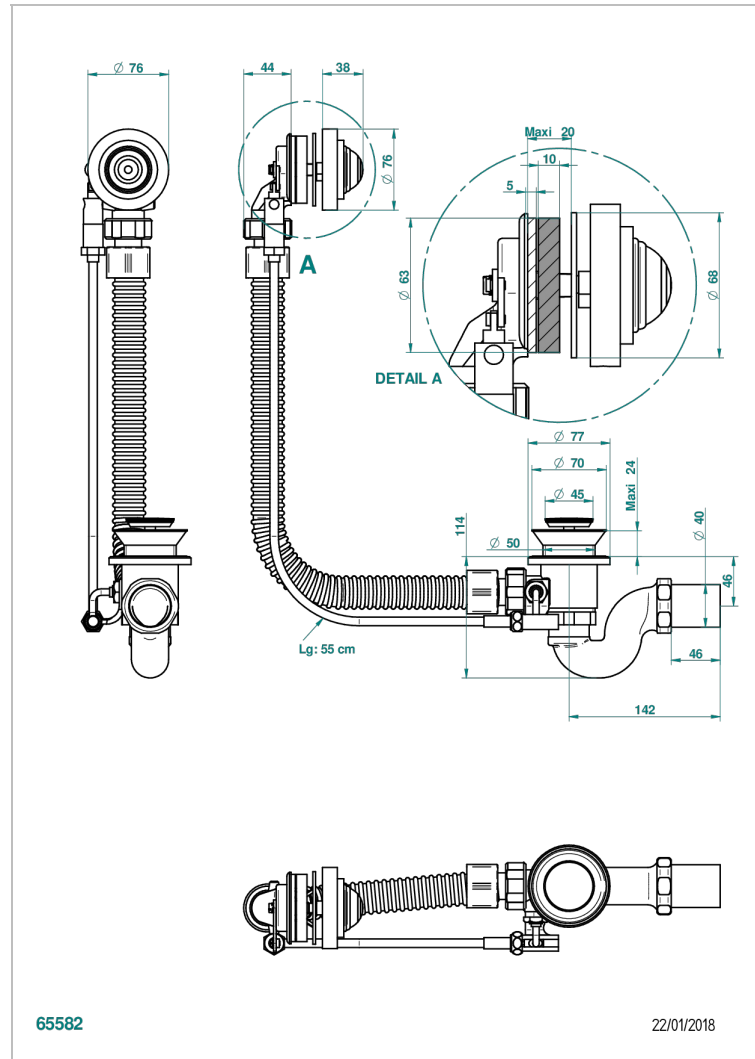

# ITHAQUE PLATINUM DECOR

A7B-300

Complete bath pop-up waste -cable lg 55 cm

THG<sup>®</sup>  
PARIS

65582

22/01/2018

## CHARACTERISTIC

- Ithaque Platinum decor
- Complete bath pop-up waste -cable lg 55 cm

Nickel color PVD - H55  
Polished chrome (color finish) - A02  
Umber PVD - H66