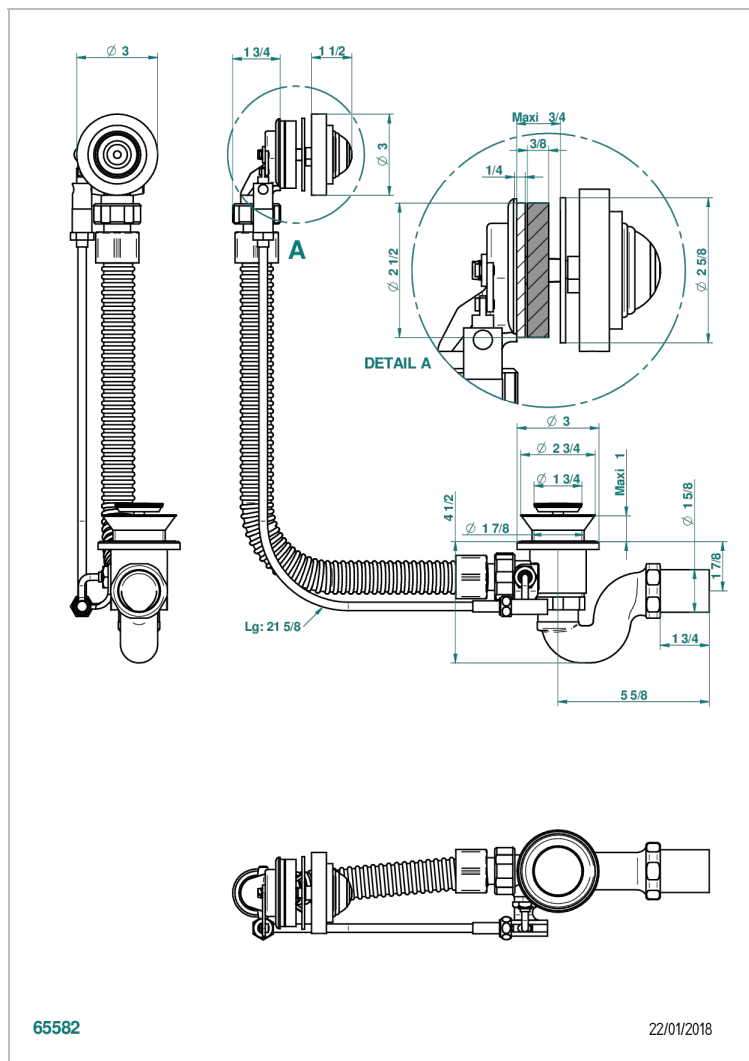

ITHAQUE PLATINUM DECOR

A7B-300

Complete bath pop-up waste -cable lg 55 cm

THG[®]
PARIS

CHARACTERISTIC

- Ithaque Platinum decor
- Complete bath pop-up waste -cable lg 55 cm

AVAILABLE FINITIONS

Blush PVD - H62
Brass color PVD - H49
Brown bronze color PVD - F33
Gold color PVD - H52
Graphite PVD - H64
Matt Umber PVD - H67