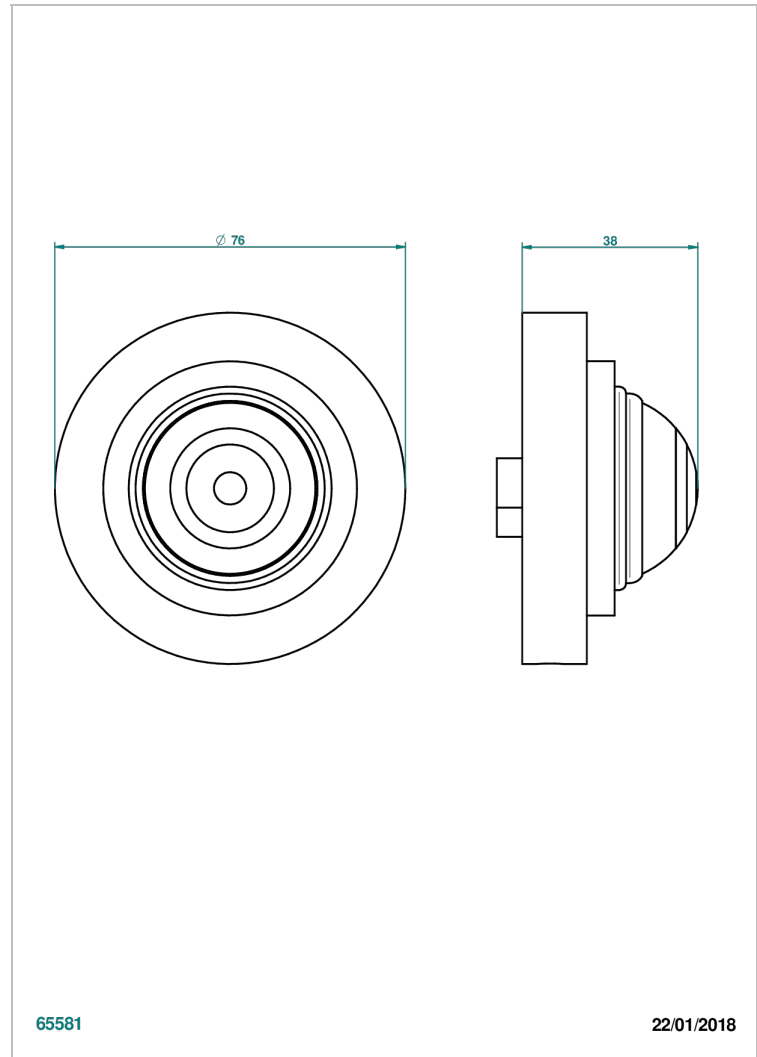

# ITHAQUE PLATINUM DECOR

A7B-301

Control knob for pop up waste

THG<sup>®</sup>  
PARIS

## CHARACTERISTIC

- Ithaque Platinum decor
- Control knob for pop up waste