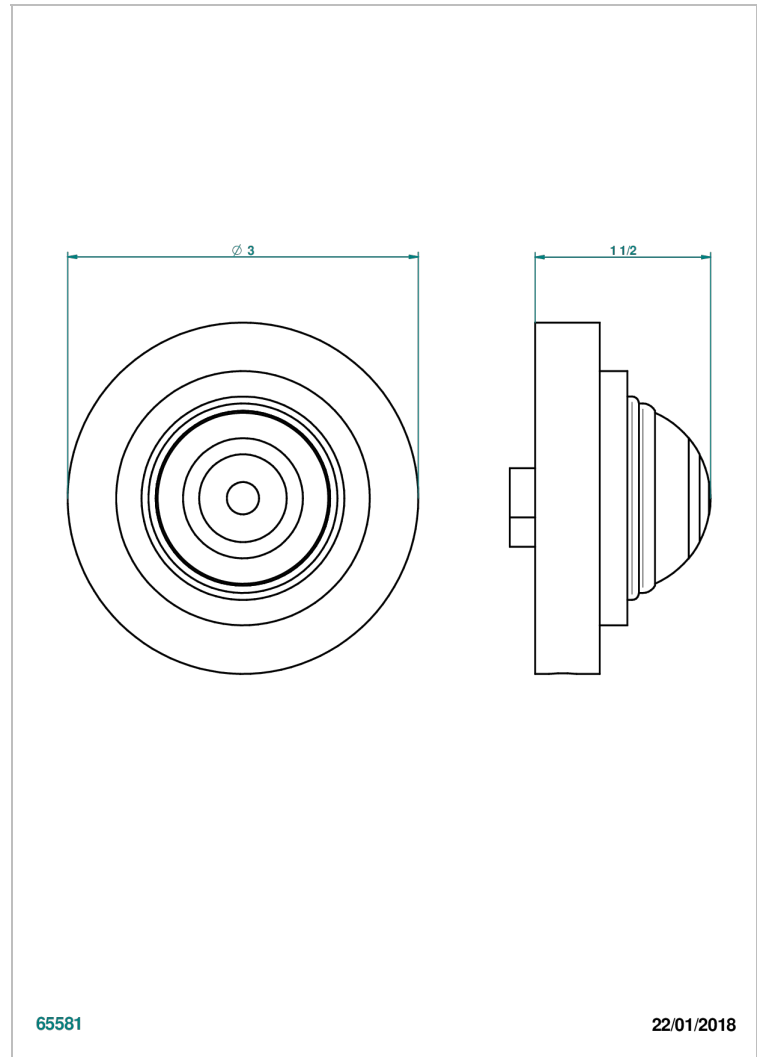

ITHAQUE PLATINUM DECOR

A7B-301

Control knob for pop up waste

THG[®]
PARIS

CHARACTERISTIC

- Ithaque Platinum decor
- Control knob for pop up waste

AVAILABLE FINITIONS

Black ceram - D30
Blush PVD - H62
Brass color PVD - H49
Brown bronze color PVD - F33
Chrome polished - A02
Chrome polished / gold polished - G02