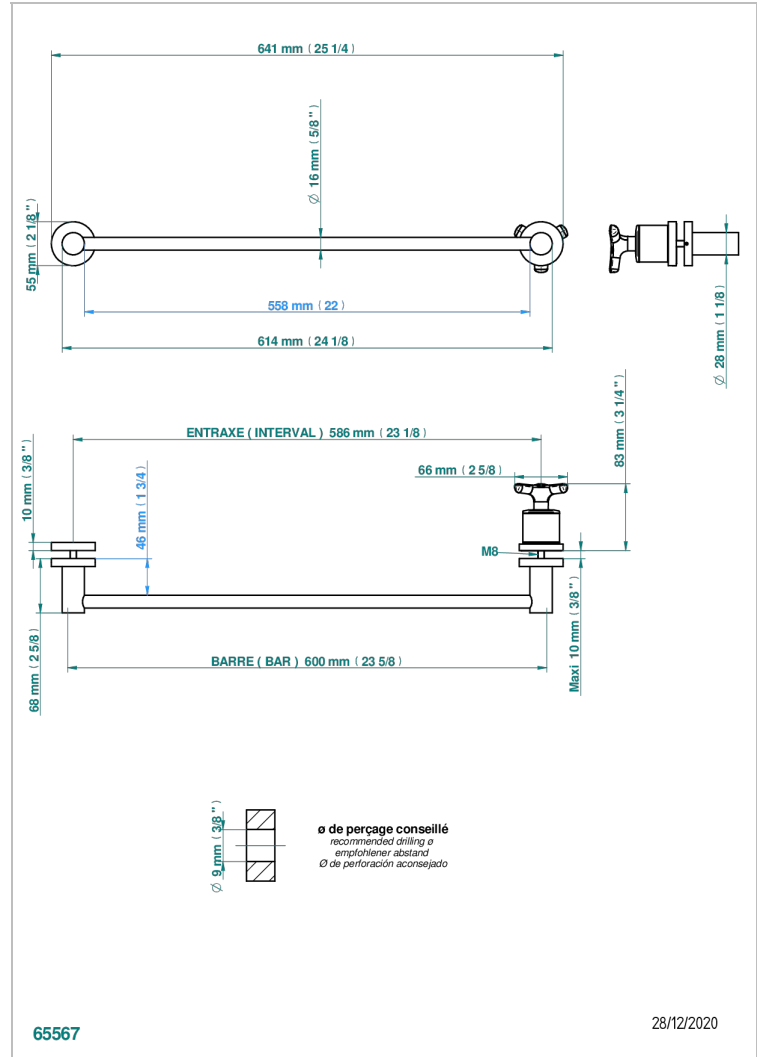

Towel rail with one rail lg 600 mm for glass door with knob on side and escutcheon the other side

## CARACTERÍSTICAS

- Bondi
- Towel rail with one rail lg 600 mm for glass door with knob on side and escutcheon the other side