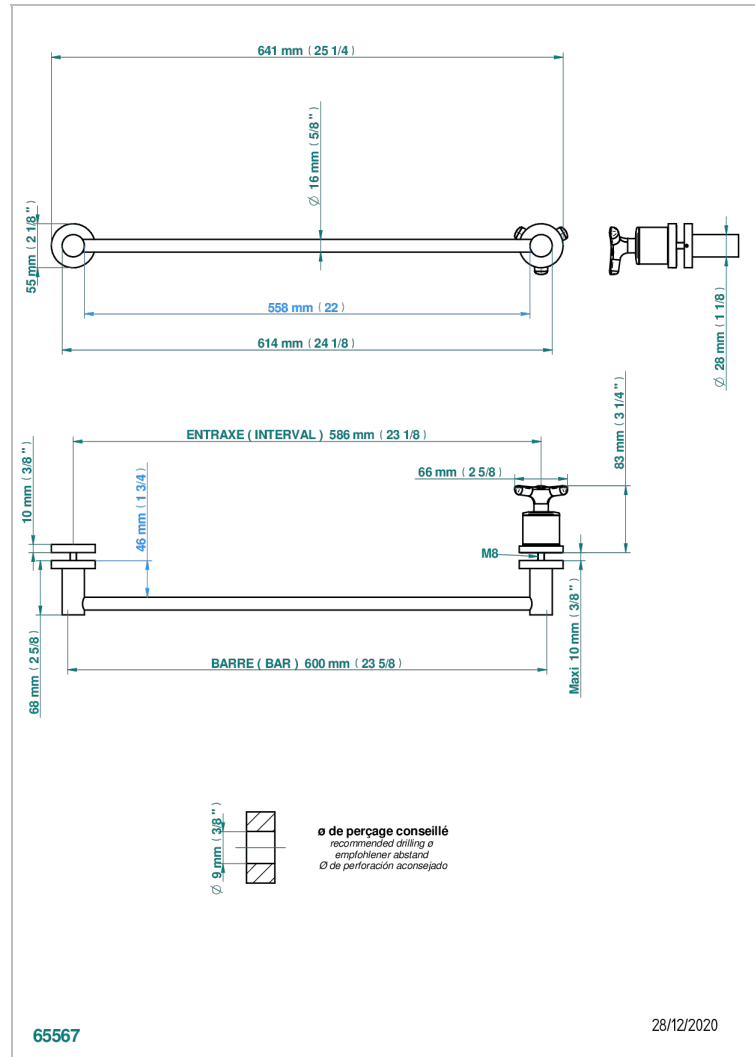

Towel rail with one rail lg 600 mm for glass door with knob on side and escutcheon the other side

## CHARACTERISTIC

- Bondi
- Towel rail with one rail lg 600 mm for glass door with knob on side and escutcheon the other side