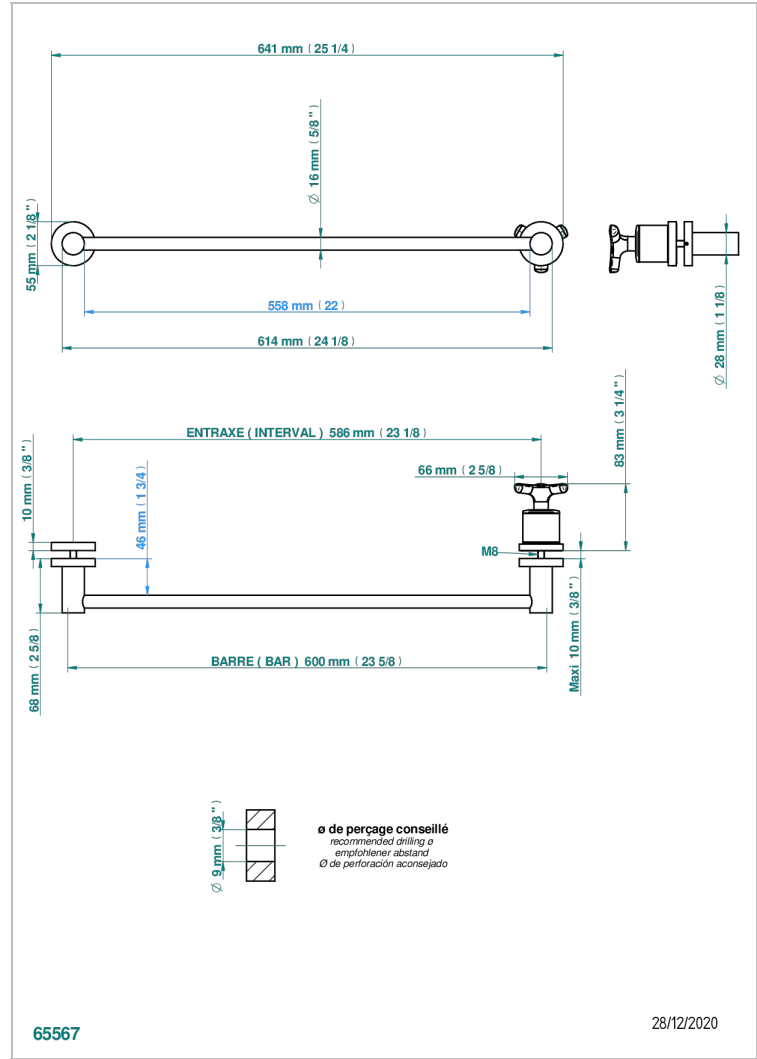

Towel rail with one rail lg 600 mm for glass door with knob on side and escutcheon the other side

## CARACTERÍSTICAS

- Bondi
- Towel rail with one rail lg 600 mm for glass door with knob on side and escutcheon the other side