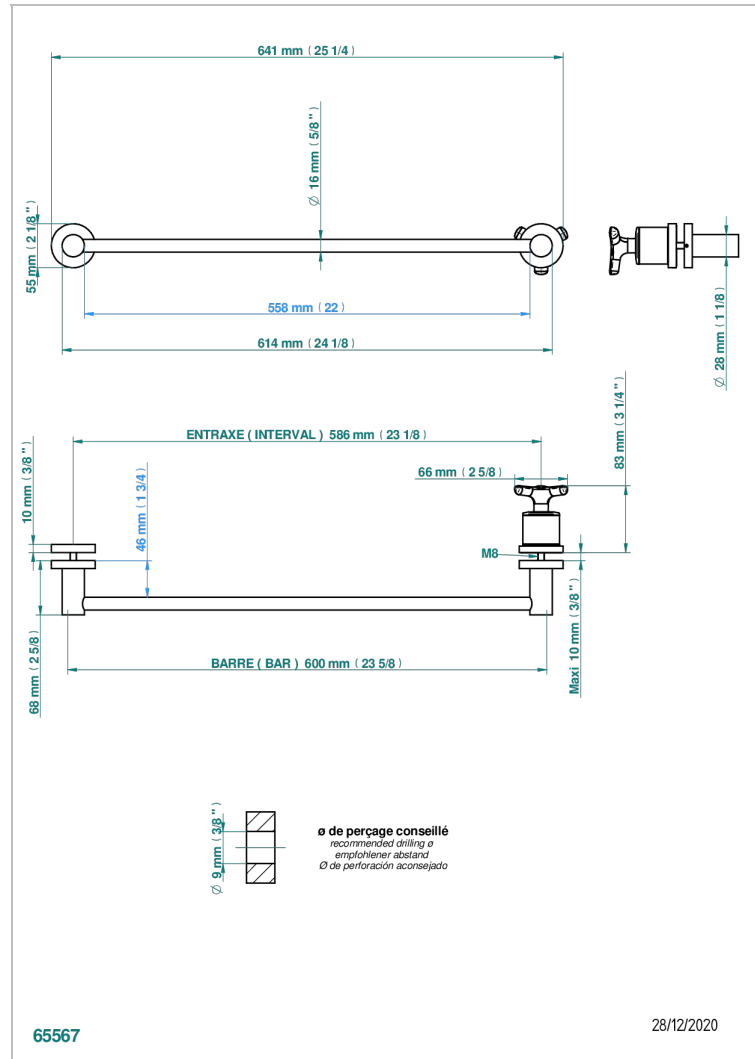

Towel rail with one rail lg 600 mm for glass door with knob on side and escutcheon the other side

## CHARACTERISTIC

- Bondi
- Towel rail with one rail lg 600 mm for glass door with knob on side and escutcheon the other side