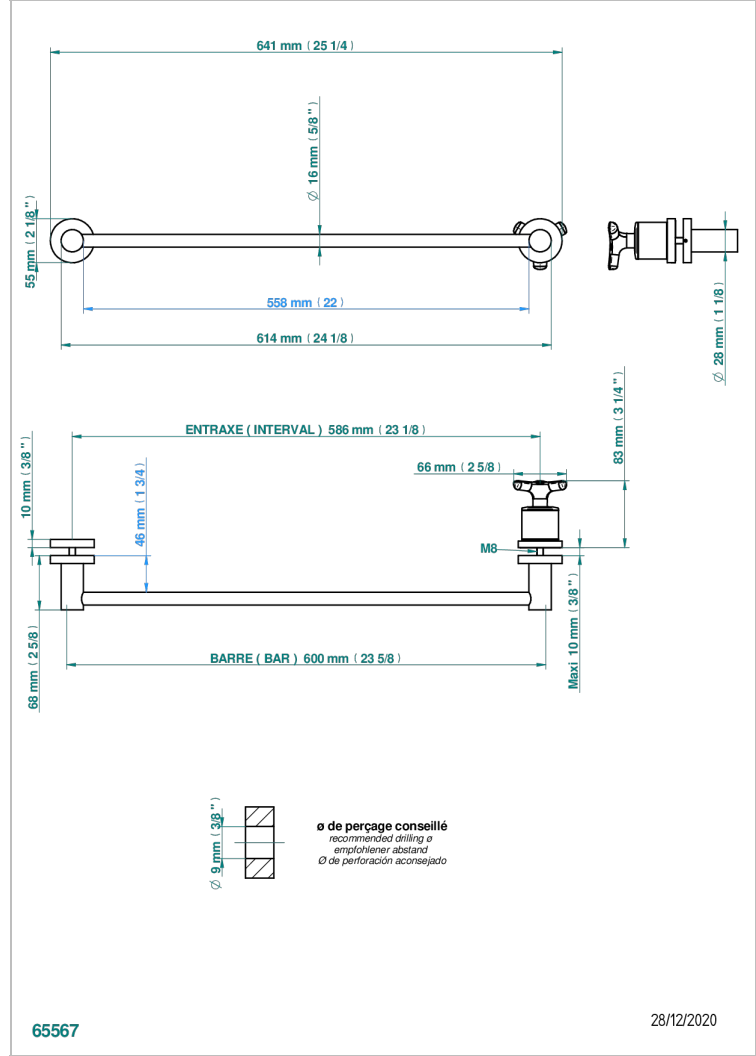

Towel rail with one rail lg 600 mm for glass door with knob on side and escutcheon the other side

CARACTERÍSTICAS

- Bondi
- Towel rail with one rail lg 600 mm for glass door with knob on side and escutcheon the other side