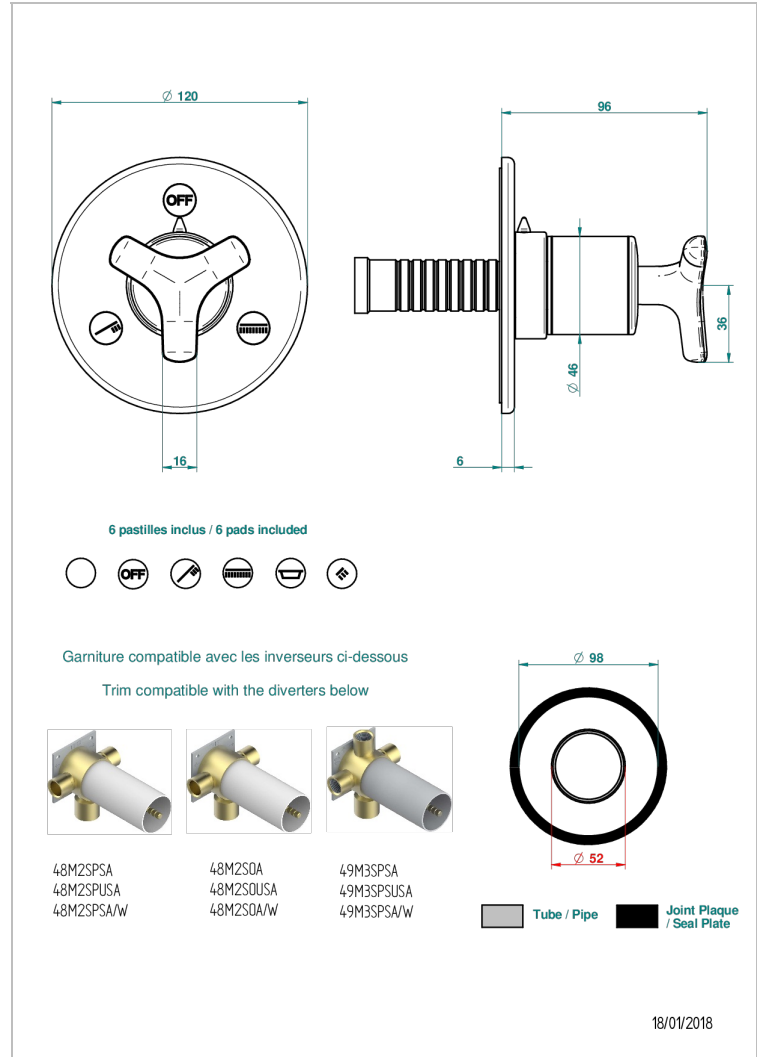

SYSTEM SMOOTH METAL

G9A-48M2SB

Trim for wall mounted diverter - 2 ways ref.48M2 & 3 ways ref.49M3

CHARACTERISTIC

- System Smooth Metal
- Trim for wall mounted diverter - 2 ways ref.48M2 & 3 ways ref.49M3

RELATED SKU'S

- Ref. G00-48M2SOUSA Wall mounted 3-way diverter with ceramic cartridge for concealed installation- 1 inlet 3/4" and 2 outlets 1/2" without shared ports no stop position - no trim
- Ref. G00-48M2SPSUSA Wall mounted 3-way diverter with ceramic cartridge for concealed installation- 1 inlet 3/4" and 2 outlets 1/2" with positive top, no shared ports - no trim
- Ref. G00-49M3SPSUSA Wall mounted 4-way diverter with ceramic cartridge for concealed installation- 1 inlet 3/4" and 3 outlets 1/2" with positive top, no shared ports - no trim