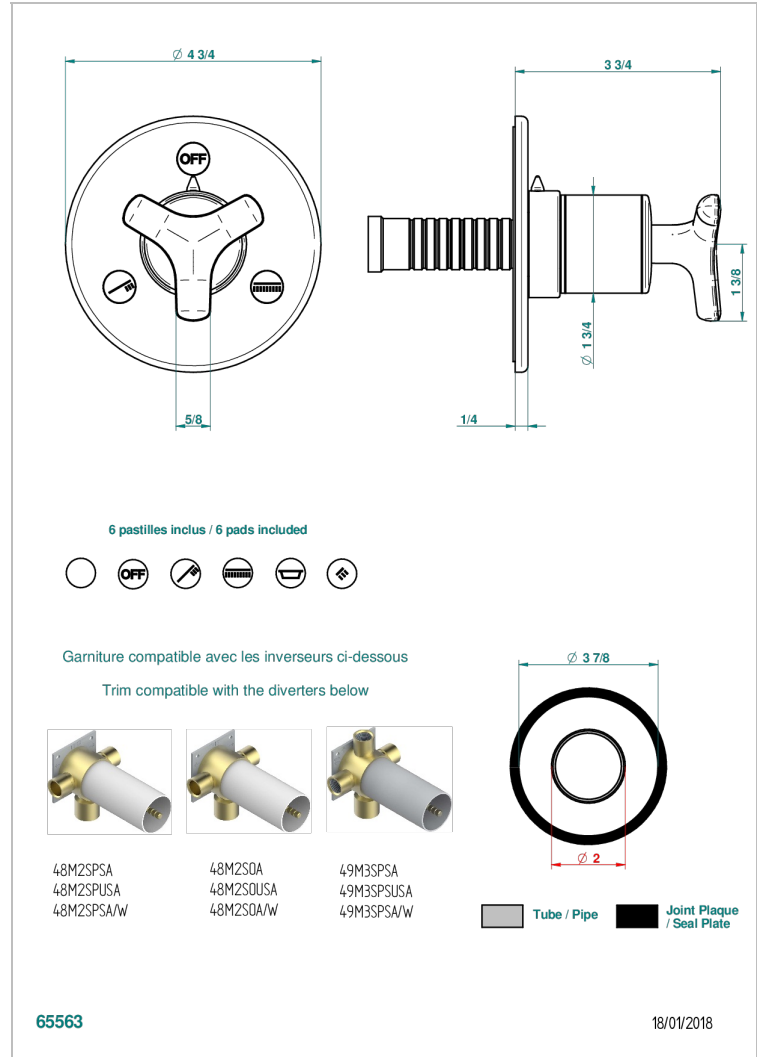

SYSTEM SMOOTH METAL

G9A-48M2SB

Trim for wall mounted diverter - 2 ways ref.48M2 & 3 ways ref.49M3

CHARACTERISTIC

- System Smooth Metal
- Trim for wall mounted diverter - 2 ways ref.48M2 & 3 ways ref.49M3

RELATED SKU'S

- Ref. G00-48M2SOUSA Wall mounted 3-way diverter with ceramic cartridge for concealed installation- 1 inlet 3/4" and 2 outlets 1/2" without shared ports no stop position - no trim
- Ref. G00-48M2SPSUSA Wall mounted 3-way diverter with ceramic cartridge for concealed installation- 1 inlet 3/4" and 2 outlets 1/2" with positive top, no shared ports - no trim
- Ref. G00-49M3SPSUSA Wall mounted 4-way diverter with ceramic cartridge for concealed installation- 1 inlet 3/4" and 3 outlets 1/2" with positive top, no shared ports - no trim