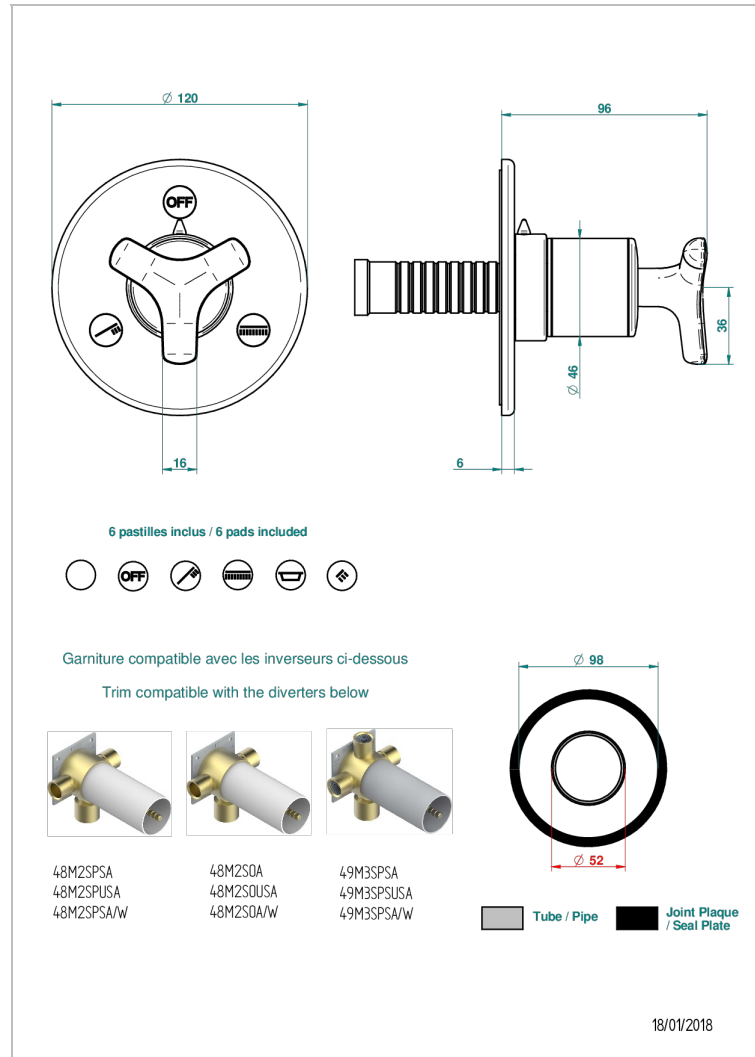

SYSTEM SMOOTH METAL

G9A-48M2SB

Trim for wall mounted diverter, 2 ways - ref. 48M2 and 3 ways - ref. 49M3

CHARACTERISTIC

- System Smooth Metal
- Trim for wall mounted diverter, 2 ways - ref. 48M2 and 3 ways - ref. 49M3

RELATED SKU'S

- Ref. G00-48M2SOA Wall mounted 3-way diverter with ceramic cartridge for concealed installation- 1 inlet 3/4" and 2 outlets 1/2" without stop position, without trim
- Ref. G00-48M2SPSA Wall mounted 3-way diverter with ceramic cartridge for concealed installation, 1 inlet 3/4" and 2 outlets 1/2" with stop position, without trim
- Ref. G00-49M3SPSA Wall mounted 4-way diverter with ceramic cartridge for concealed installation- 1 inlet 3/4" and 3 outlets 1/2" with stop position, without trim