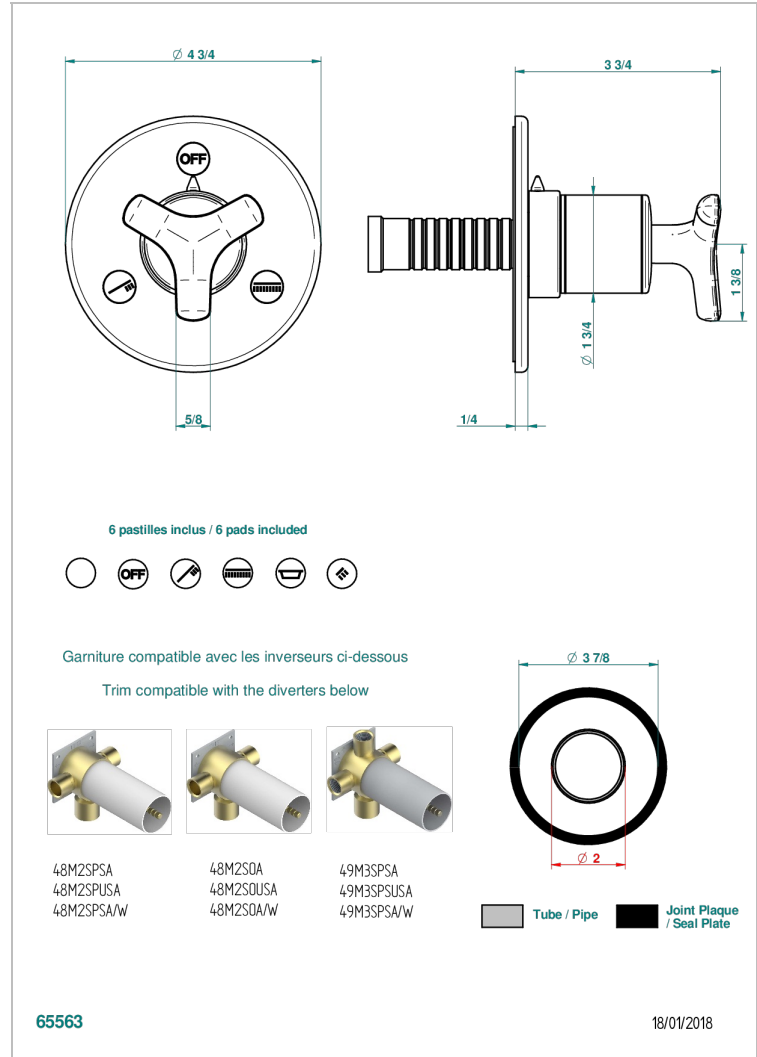

SYSTEM SMOOTH METAL

G9A-48M2SB

Trim for wall mounted diverter, 2 ways - ref. 48M2 and 3 ways - ref. 49M3

CHARACTERISTIC

- System Smooth Metal
- Trim for wall mounted diverter, 2 ways - ref. 48M2 and 3 ways - ref. 49M3

RELATED SKU'S

- Ref. G00-48M2SOA Wall mounted 3-way diverter with ceramic cartridge for concealed installation- 1 inlet 3/4" and 2 outlets 1/2" without stop position, without trim
- Ref. G00-48M2SPSA Wall mounted 3-way diverter with ceramic cartridge for concealed installation, 1 inlet 3/4" and 2 outlets 1/2" with stop position, without trim
- Ref. G00-49M3SPSA Wall mounted 4-way diverter with ceramic cartridge for concealed installation- 1 inlet 3/4" and 3 outlets 1/2" with stop position, without trim