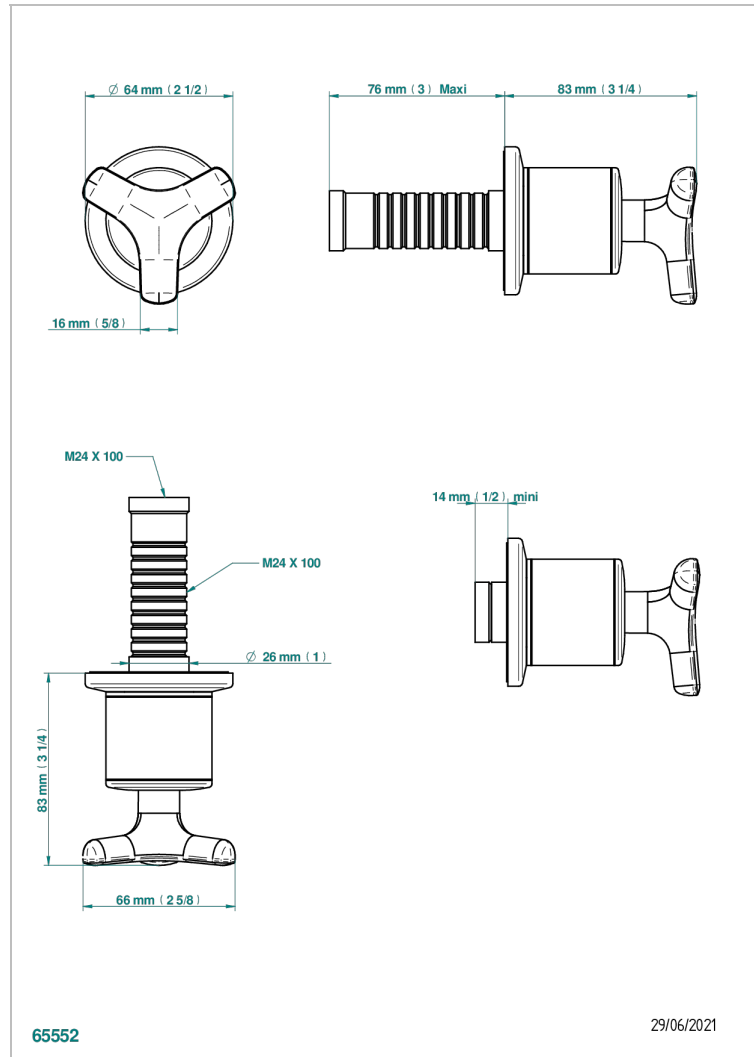

SYSTEM SMOOTH METAL

G9A-30B

Wall volume control 30 & 32 trim

THG[®]
PARIS

CHARACTERISTIC

- System Smooth Metal
- Wall volume control 30 & 32 trim

RELATED SKU'S

- Ref. G00-32CUSA 3/4" Volume control wall valve with ceramic cartridge
- Ref. G00-32HUSA 3/4" Volume control wall valve with ceramic cartridge counterclockwise
- Ref. G00-30CUSA 1/2" volume control wall valve with ceramic cartridge
- Ref. G00-30HUSA 1/2" Volume control wall valve with ceramic cartridge counterclockwise