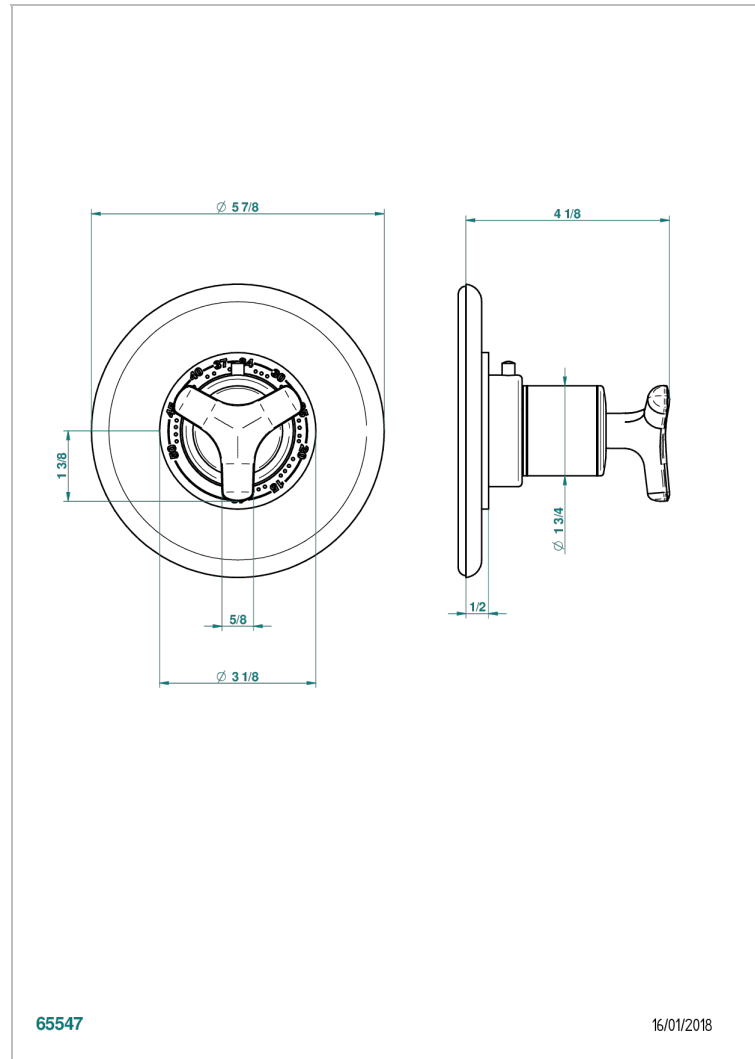

SYSTEM SMOOTH METAL

G9A-15EN16EM

Trim for Eurotherm thermostat n° 8105N, 8200N, 8300

CHARACTERISTIC

- System Smooth Metal
- Trim for Eurotherm thermostat n° 8105N, 8200N, 8300

RELATED SKU'S

- Ref. G00-8105N 1/2" Eurotherm thermostat, 40 l/min with wax cartridge
- Ref. G00-8200N 3/4" Eurotherm thermostat, 80 l/min