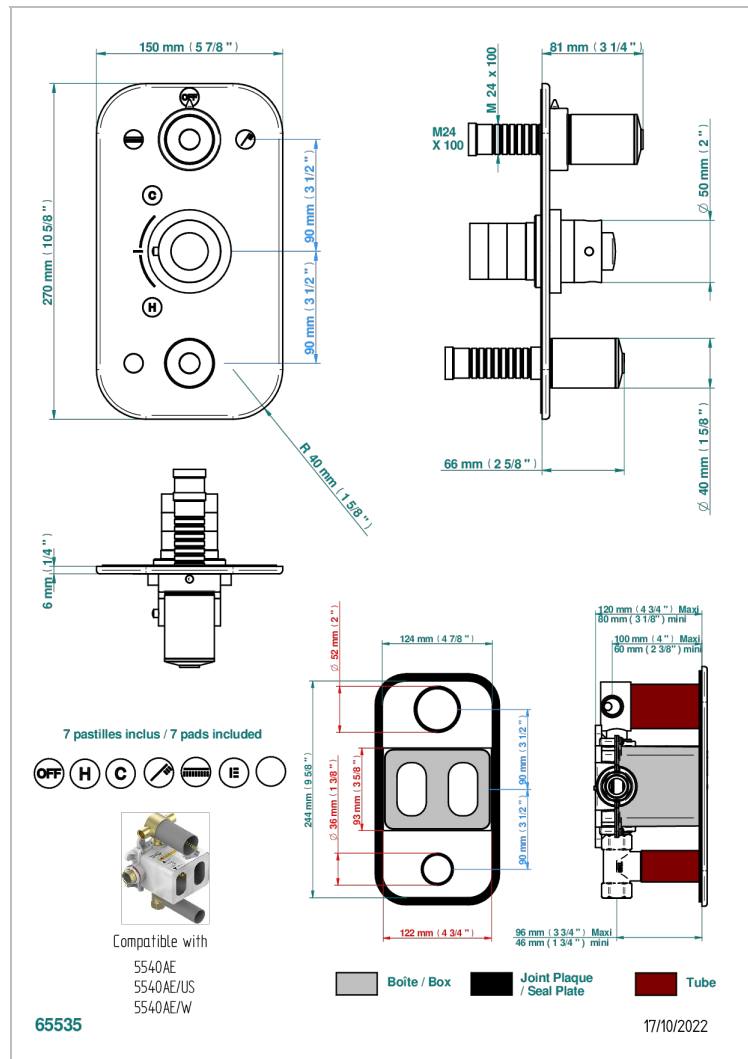

FAUBOURG WHITE PORCELAIN

G2K-5540BE

Trim for THG thermostat 3 functions , with one off function and 2 outlets and one single off function - ref. 5 540AE with box for rough parts

CHARACTERISTIC

- Built-in thermostatic cover for 5540AE with 3 outputs (1 x 3/4' and 2 x 1/2')
- Requires concealed thermostat Réf. 5540AE - 5540AE/US - 5540AE/W
- Output high : ceramic diverter with 2 functions and stopvalve
- Output downwards : 1/4' turn of 3/4' stopvalve
- For Shower 3 functions - 2 functions can operate simultaneously
- Temperature control knob with security stop at 38°C
- Solid brass plate and knob
- ASME : ASME A112.18.1-2011/CSA B125.1-11
- DVGW : DW-6512CQ0608

STANDARDS

RELATED SKU'S

- Ref. G00-5100G Reinforced stop ring for THG thermostatic with fixing set
- Ref. G00-5540AE Thg thermostat with wax cartridge, 3 functions with stop valve and 2 outlets (stop position between outlets) and another stop valve, delivered with a built-in box, no trim